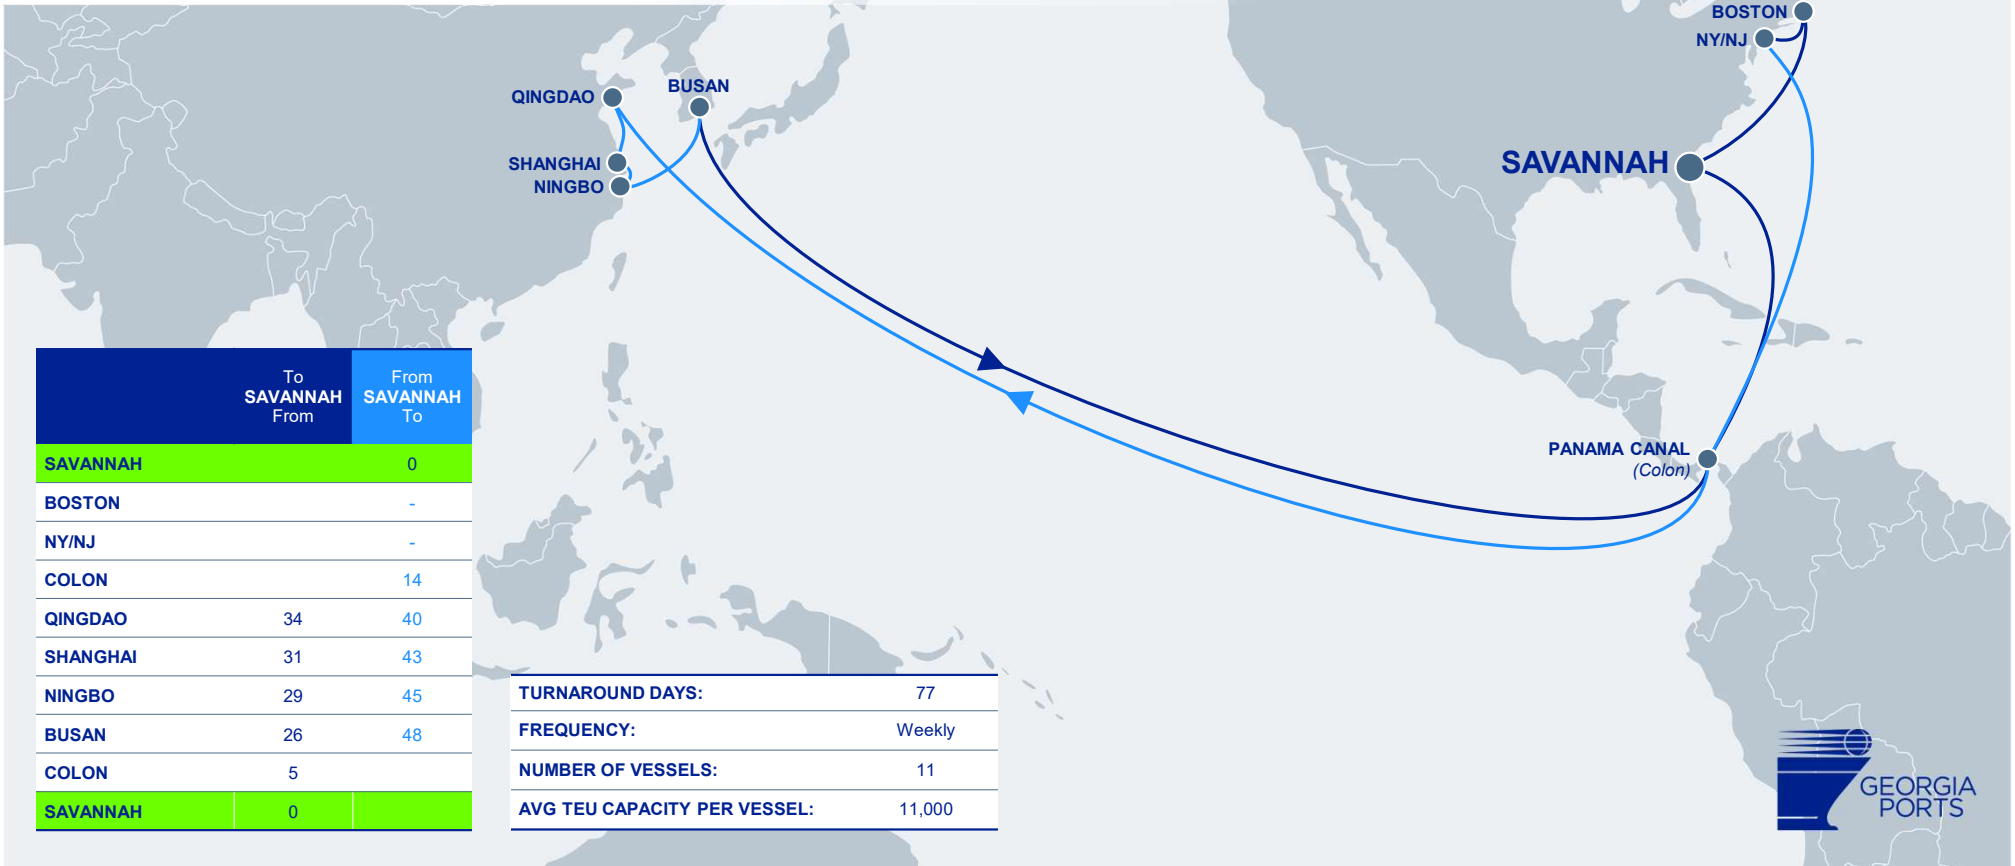

AUE / Taiwan Strait / AWE3 / ECC1

OCEAN – CMA CGM, EVERGREEN, COSCO & OOCL

	To SAVANNAH From	From SAVANNAH To
SAVANNAH		0
NY/NJ		-
NORFOLK		-
BALTIMORE		-
PORT KLANG	43	45
CAI MEP	40	48

	To SAVANNAH From	From SAVANNAH To
XIAMEN	35	52
KAOHSIUNG	32	54
HONG KONG	31	57
YANTIAN	29	59
COLON	5	
SAVANNAH	0	

OCEAN – CMA CGM, EVERGREEN, COSCO & OOCL

	To SAVANNAH From	From SAVANNAH To
SAVANNAH		0
BOSTON		-
NY/NJ		-
COLON		14
QINGDAO	34	40
SHANGHAI	31	43
NINGBO	29	45
BUSAN	26	48
COLON	5	
SAVANNAH	0	

TURNAROUND DAYS:	77
FREQUENCY:	Weekly
NUMBER OF VESSELS:	11
AVG TEU CAPACITY PER VESSEL:	11,000

	To SAVANNAH From	From SAVANNAH To
SAVANNAH		0
CHARLESTON		-
TANGER MED	34	12
VALENCIA	32	14
GIOIA TAURO	28	18
NAPLES	25	20
LIVORNO	22	23
GENOA	20	25

	To SAVANNAH From	From SAVANNAH To
ALGECIRAS	16	30
SINES	14	
NY/NJ	-	
NORFOLK	-	
BALTIMORE	-	
SAVANNAH	0	

EMA / TUX

COSCO, ONE, CMA CGM & OOCL

	To SAVANNAH From	From SAVANNAH To
SAVANNAH		0
ALGECIRAS		16
ISKENDERUN	25	23
IZMIR (ALIAGA)	23	25
ISTANBUL	22	26
PIRAEUS	20	28
VADO LIGURE	17	31
LA SPEZIA	16	32
ALGECIRAS	12	
NY/NJ	-	
NORFOLK	-	
SAVANNAH	0	