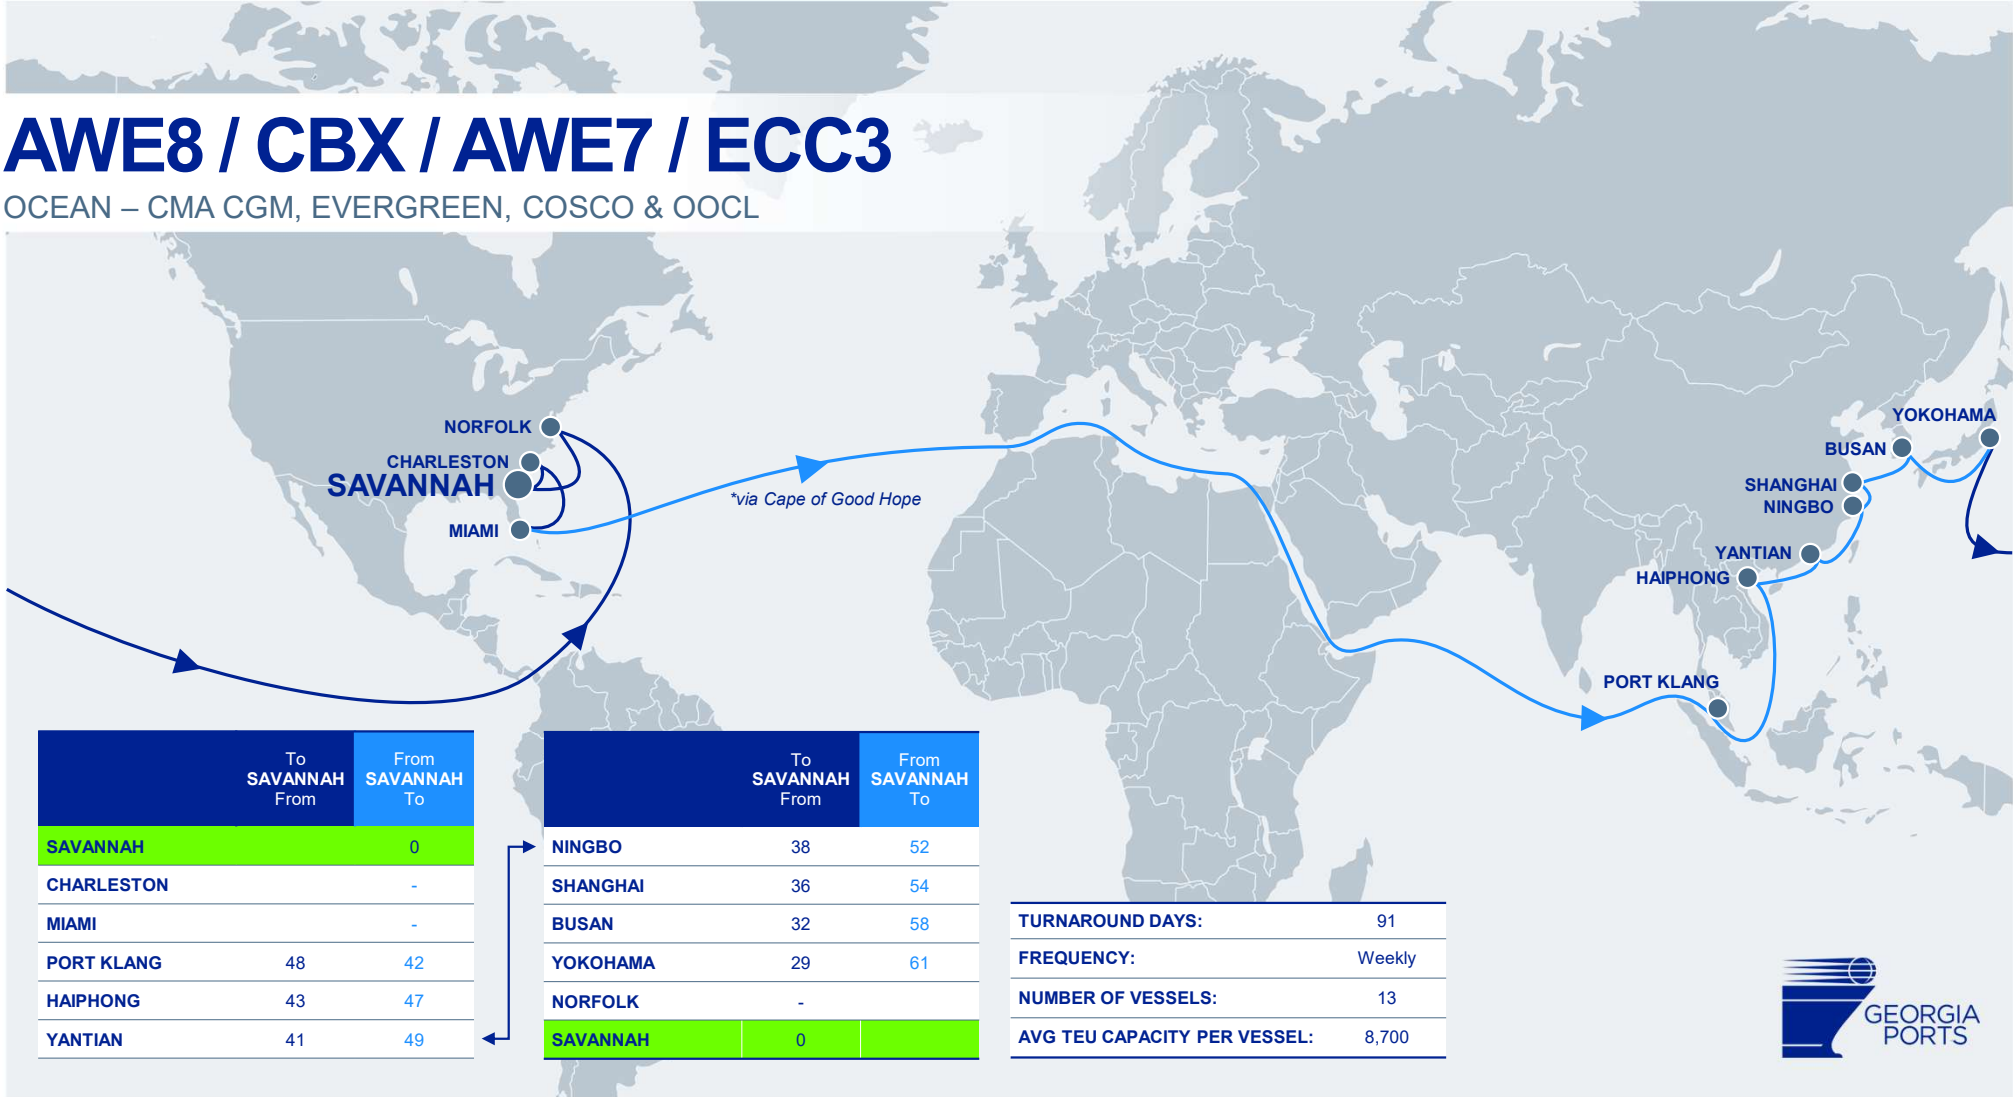

AWE8 / CBX / AWE7 / ECC3

OCEAN – CMA CGM, EVERGREEN, COSCO & OOCL

	To SAVANNAH From	From SAVANNAH To
SAVANNAH		0
CHARLESTON		-
MIAMI		-
PORT KLANG	48	42
HAIPHONG	43	47
YANTIAN	41	49

	To SAVANNAH From	From SAVANNAH To
NINGBO	38	52
SHANGHAI	36	54
BUSAN	32	58
YOKOHAMA	29	61
NORFOLK	-	-
SAVANNAH	0	

TURNAROUND DAYS:	91
FREQUENCY:	Weekly
NUMBER OF VESSELS:	13
AVG TEU CAPACITY PER VESSEL:	8,700