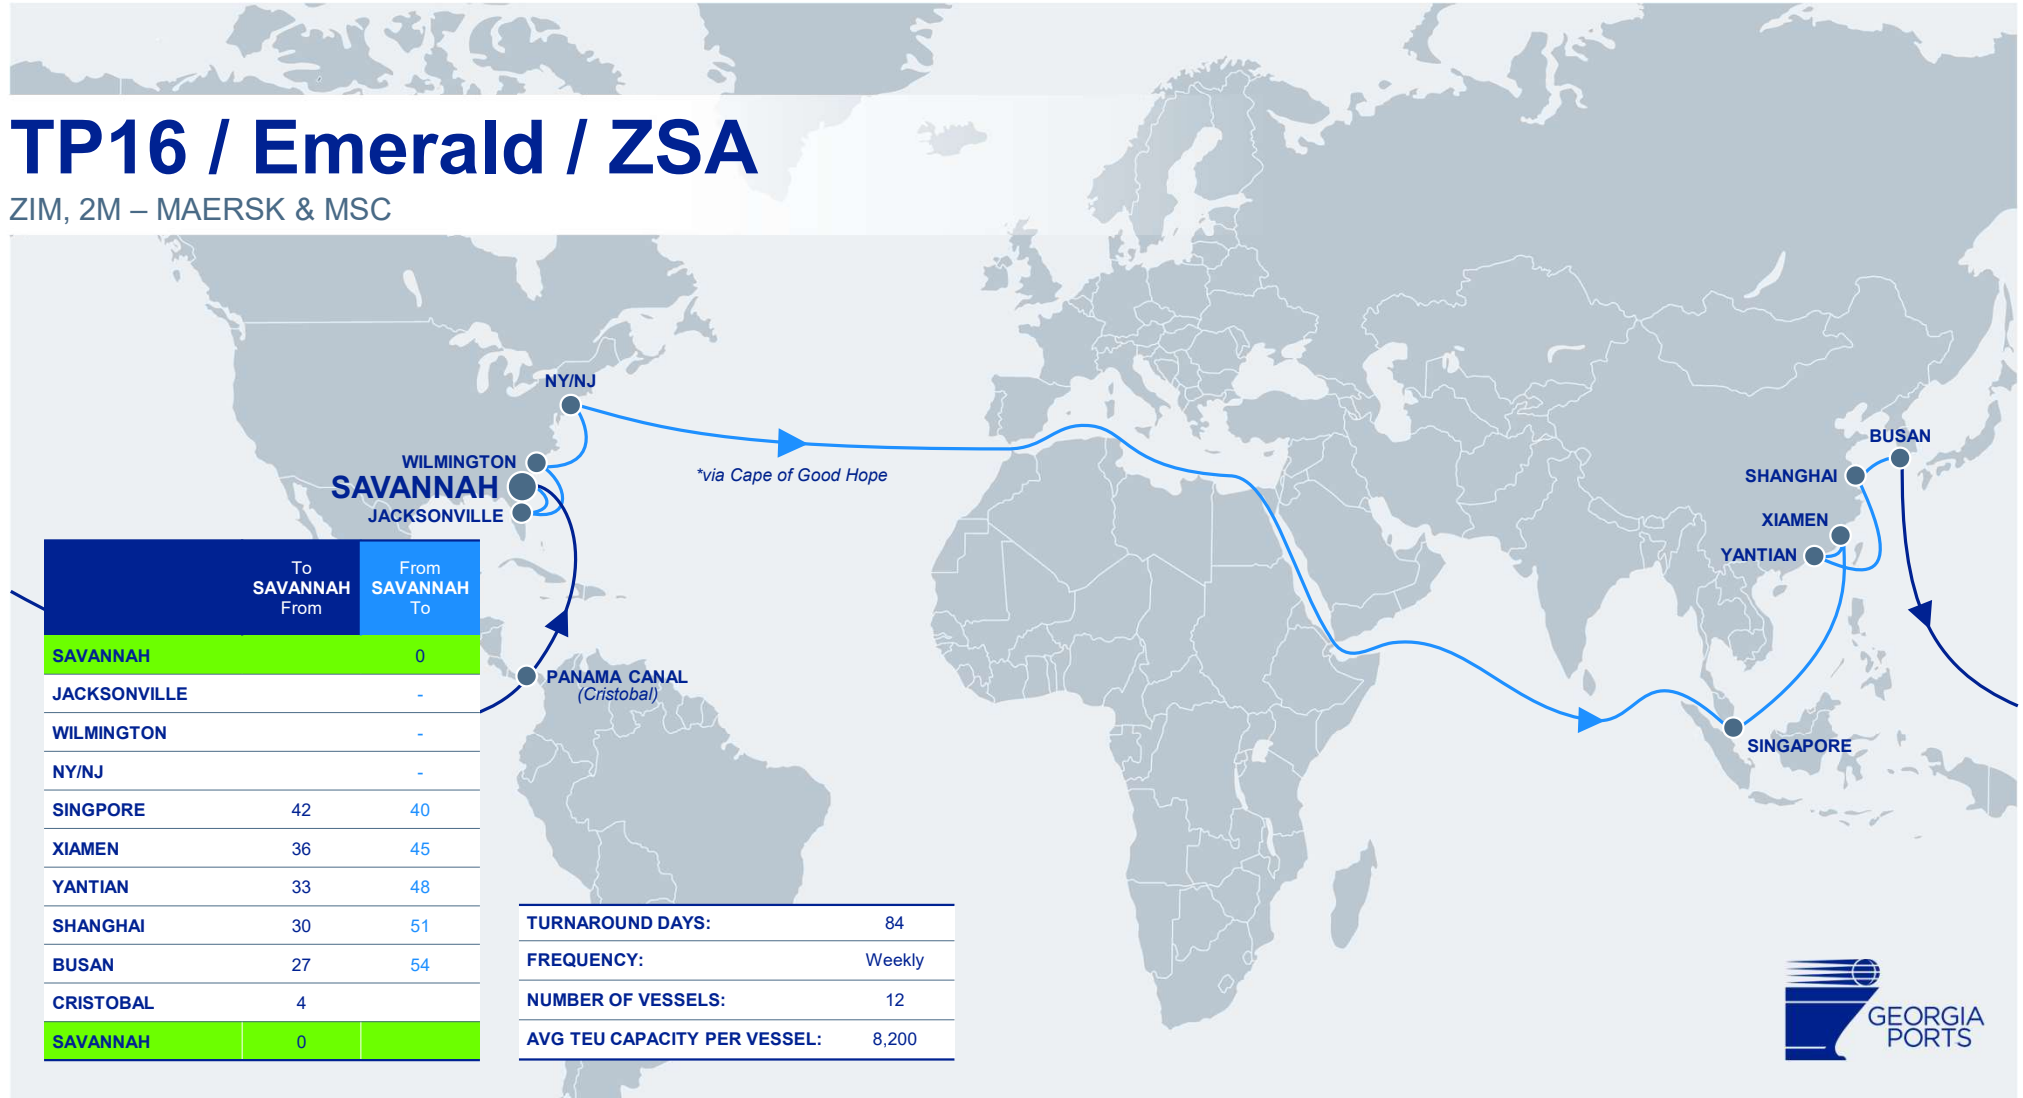

TP16 / Emerald / ZSA

ZIM, 2M – MAERSK & MSC