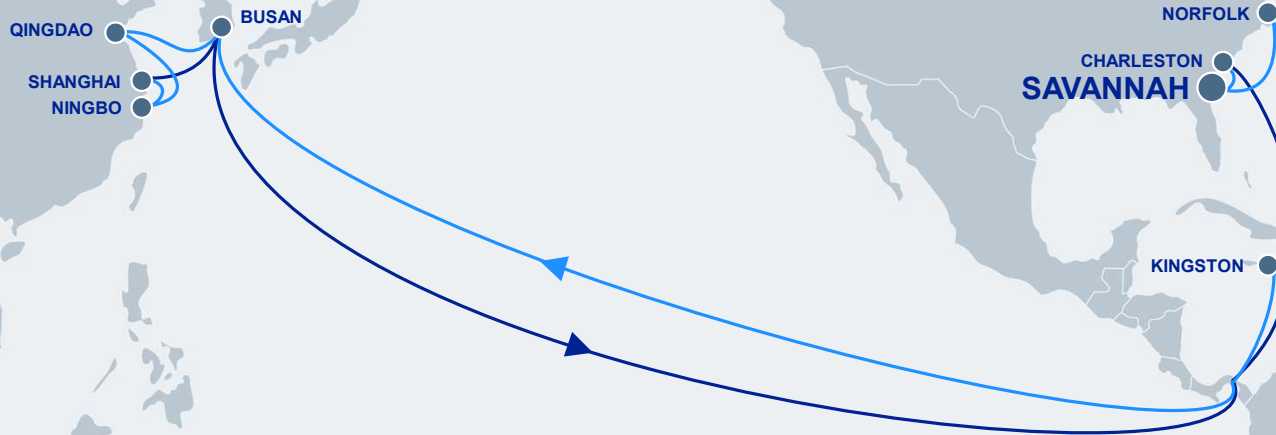

OCEAN – CMA CGM, EVERGREEN, COSCO & OOCL

	To SAVANNAH From	From SAVANNAH To
SAVANNAH		0
BOSTON		-
NY/NJ		-
COLON		14
QINGDAO	34	40
SHANGHAI	31	43
NINGBO	29	45
BUSAN	26	48
COLON	5	
SAVANNAH	0	

TURNAROUND DAYS:	77
FREQUENCY:	Weekly
NUMBER OF VESSELS:	11
AVG TEU CAPACITY PER VESSEL:	11,000

AWE5 / SAX / AWE4 / ECX1

OCEAN – CMA CGM, EVERGREEN, COSCO & OOCL

AWE8 / CBX / AWE7 / ECC3

OCEAN – CMA CGM, EVERGREEN, COSCO & OOCL

	To SAVANNAH From	From SAVANNAH To
SAVANNAH		0
CHARLESTON		-
MIAMI		-
PORT KLANG	48	42
HAIPHONG	43	47
YANTIAN	41	49

	To SAVANNAH From	From SAVANNAH To
NINGBO	38	52
SHANGHAI	36	54
BUSAN	32	58
YOKOHAMA	29	61
NORFOLK	-	-
SAVANNAH	0	

TURNAROUND DAYS:	91
FREQUENCY:	Weekly
NUMBER OF VESSELS:	13
AVG TEU CAPACITY PER VESSEL:	8,700

ZCP / TP10 / Amberjack

ZIM, 2M – MAERSK & MSC

	To SAVANNAH From	From SAVANNAH To
SAVANNAH		0
NORFOLK		-
KINGSTON		8
BUSAN		41
QINGDAO	37	44
NINGBO	34	47
SHANGHAI	32	49
BUSAN	29	
KINGSTON	5	
CHARLESTON	-	
SAVANNAH	0	