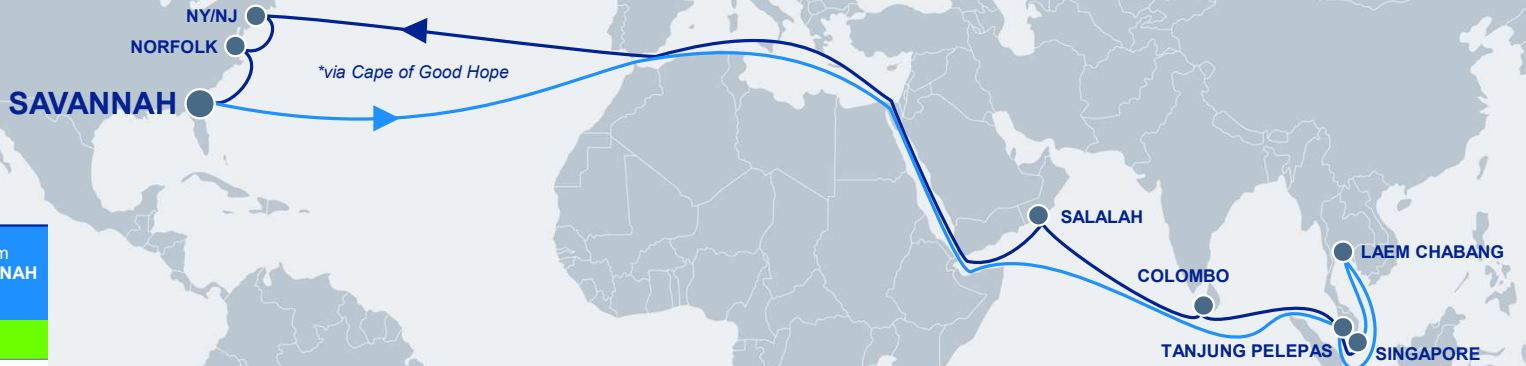

TP11 / Elephant / ZNF

ZIM, 2M – MAERSK & MSC

	To SAVANNAH From	From SAVANNAH To
SAVANNAH		0
TANJUNG PELEPAS		31
LAEM CHABANG	54	34
SINGAPORE	50	39
TANJUNG PELEPAS	47	-
COLOMBO	39	46
SALALAH	33	51
NY/NJ	-	
NORFOLK	-	
SAVANNAH	0	

TURNAROUND DAYS:	91
FREQUENCY:	Weekly
NUMBER OF VESSELS:	13
AVG TEU CAPACITY PER VESSEL:	9,000