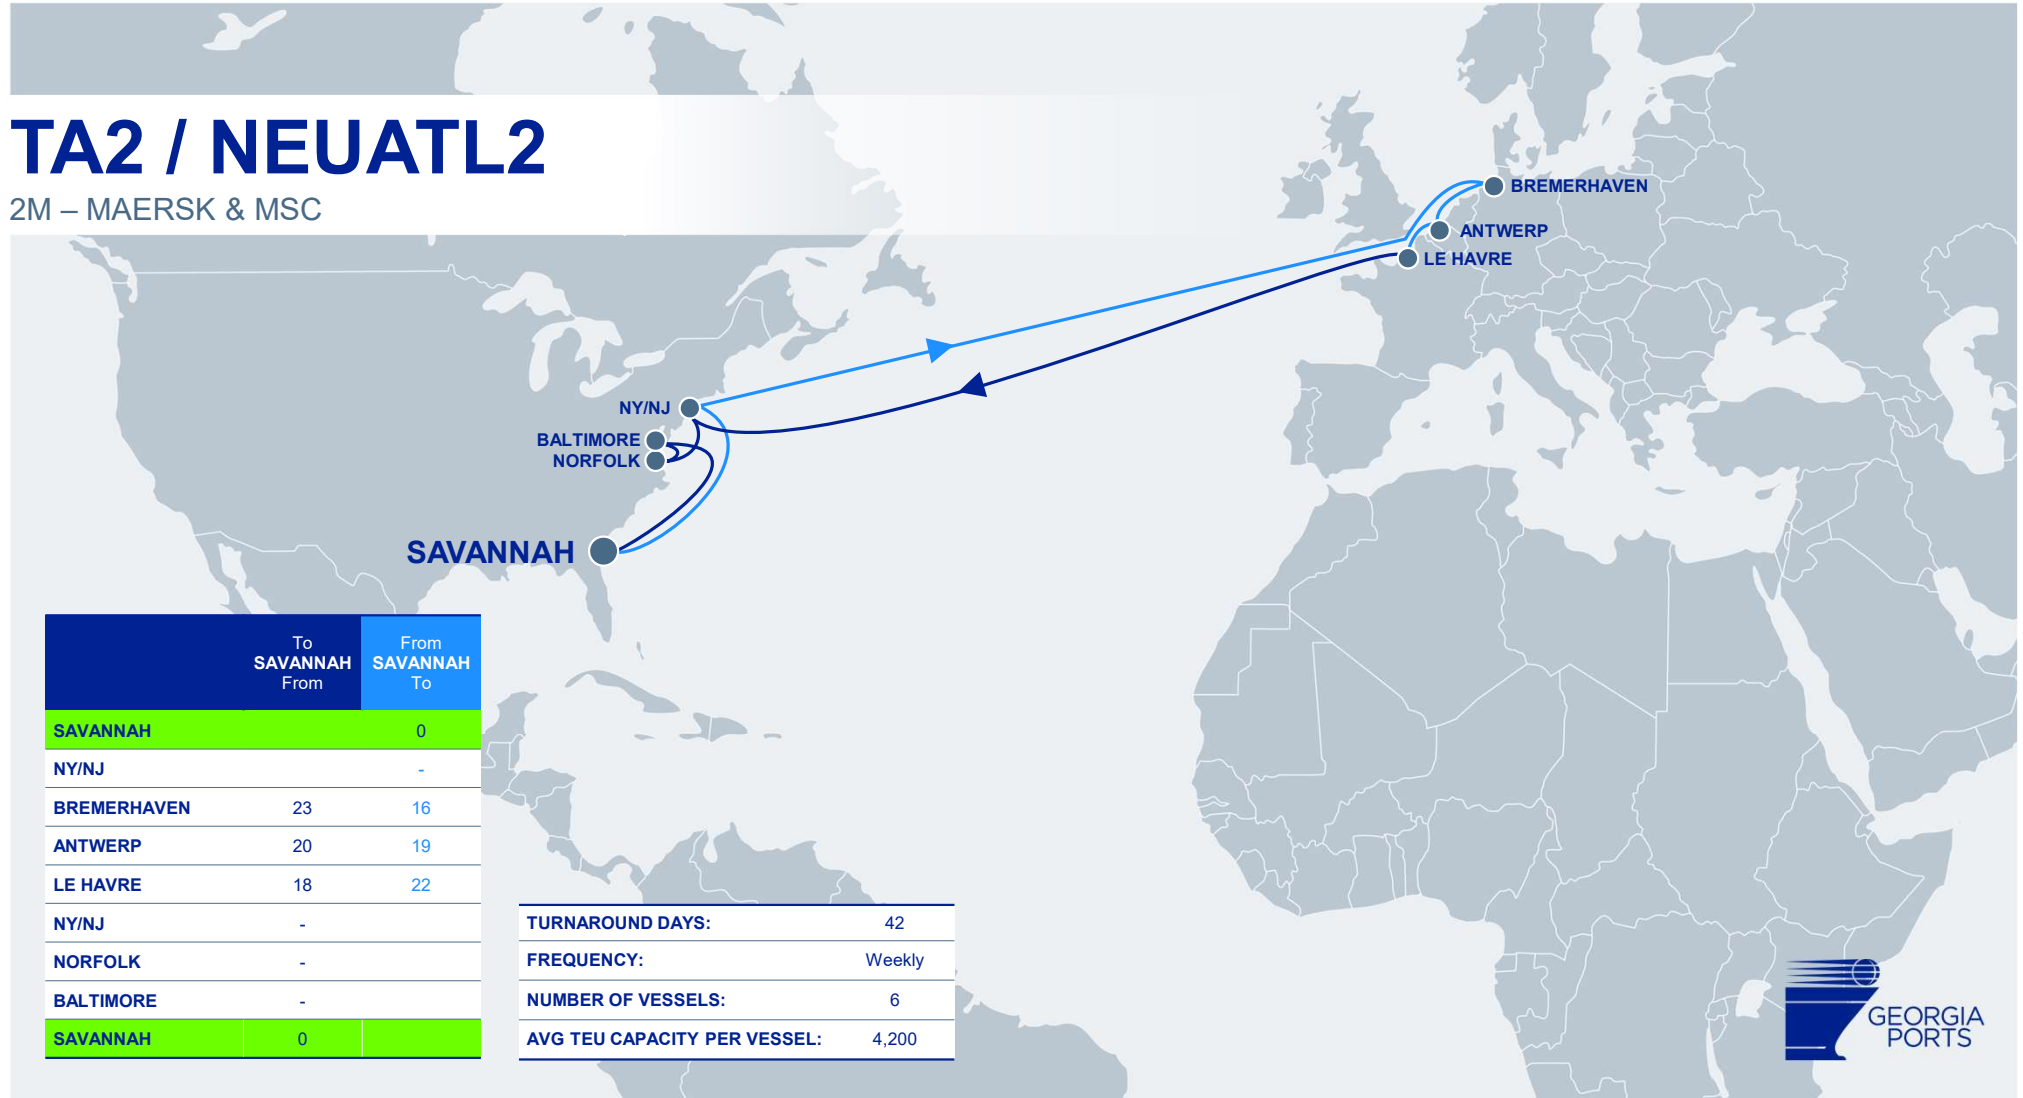

TURNAROUND DAYS:	35
FREQUENCY:	Weekly
NUMBER OF VESSELS:	5
AVG TEU CAPACITY PER VESSEL:	6,900

TAT2 / ATE1 / Liberty Bridge / TAE

OCEAN – CMA CGM, EVERGREEN, COSCO & OOCL

	To SAVANNAH From	From SAVANNAH To
SAVANNAH		0
CHARLESTON		-
SOUTHAMPTON	25	15
ANTWERP	23	17
ROTTERDAM	21	19
BREMERHAVEN	17	23
LE HAVRE	15	25
NY/NJ	-	
NORFOLK	-	
SAVANNAH	0	

TURNAROUND DAYS:	42
FREQUENCY:	Weekly
NUMBER OF VESSELS:	6
AVG TEU CAPACITY PER VESSEL:	8,800

TA2 / NEUATL2

2M – MAERSK & MSC

	To SAVANNAH From	From SAVANNAH To
SAVANNAH		0
NY/NJ		-
BREMERHAVEN	23	16
ANTWERP	20	19
LE HAVRE	18	22
NY/NJ	-	
NORFOLK	-	
BALTIMORE	-	
SAVANNAH	0	