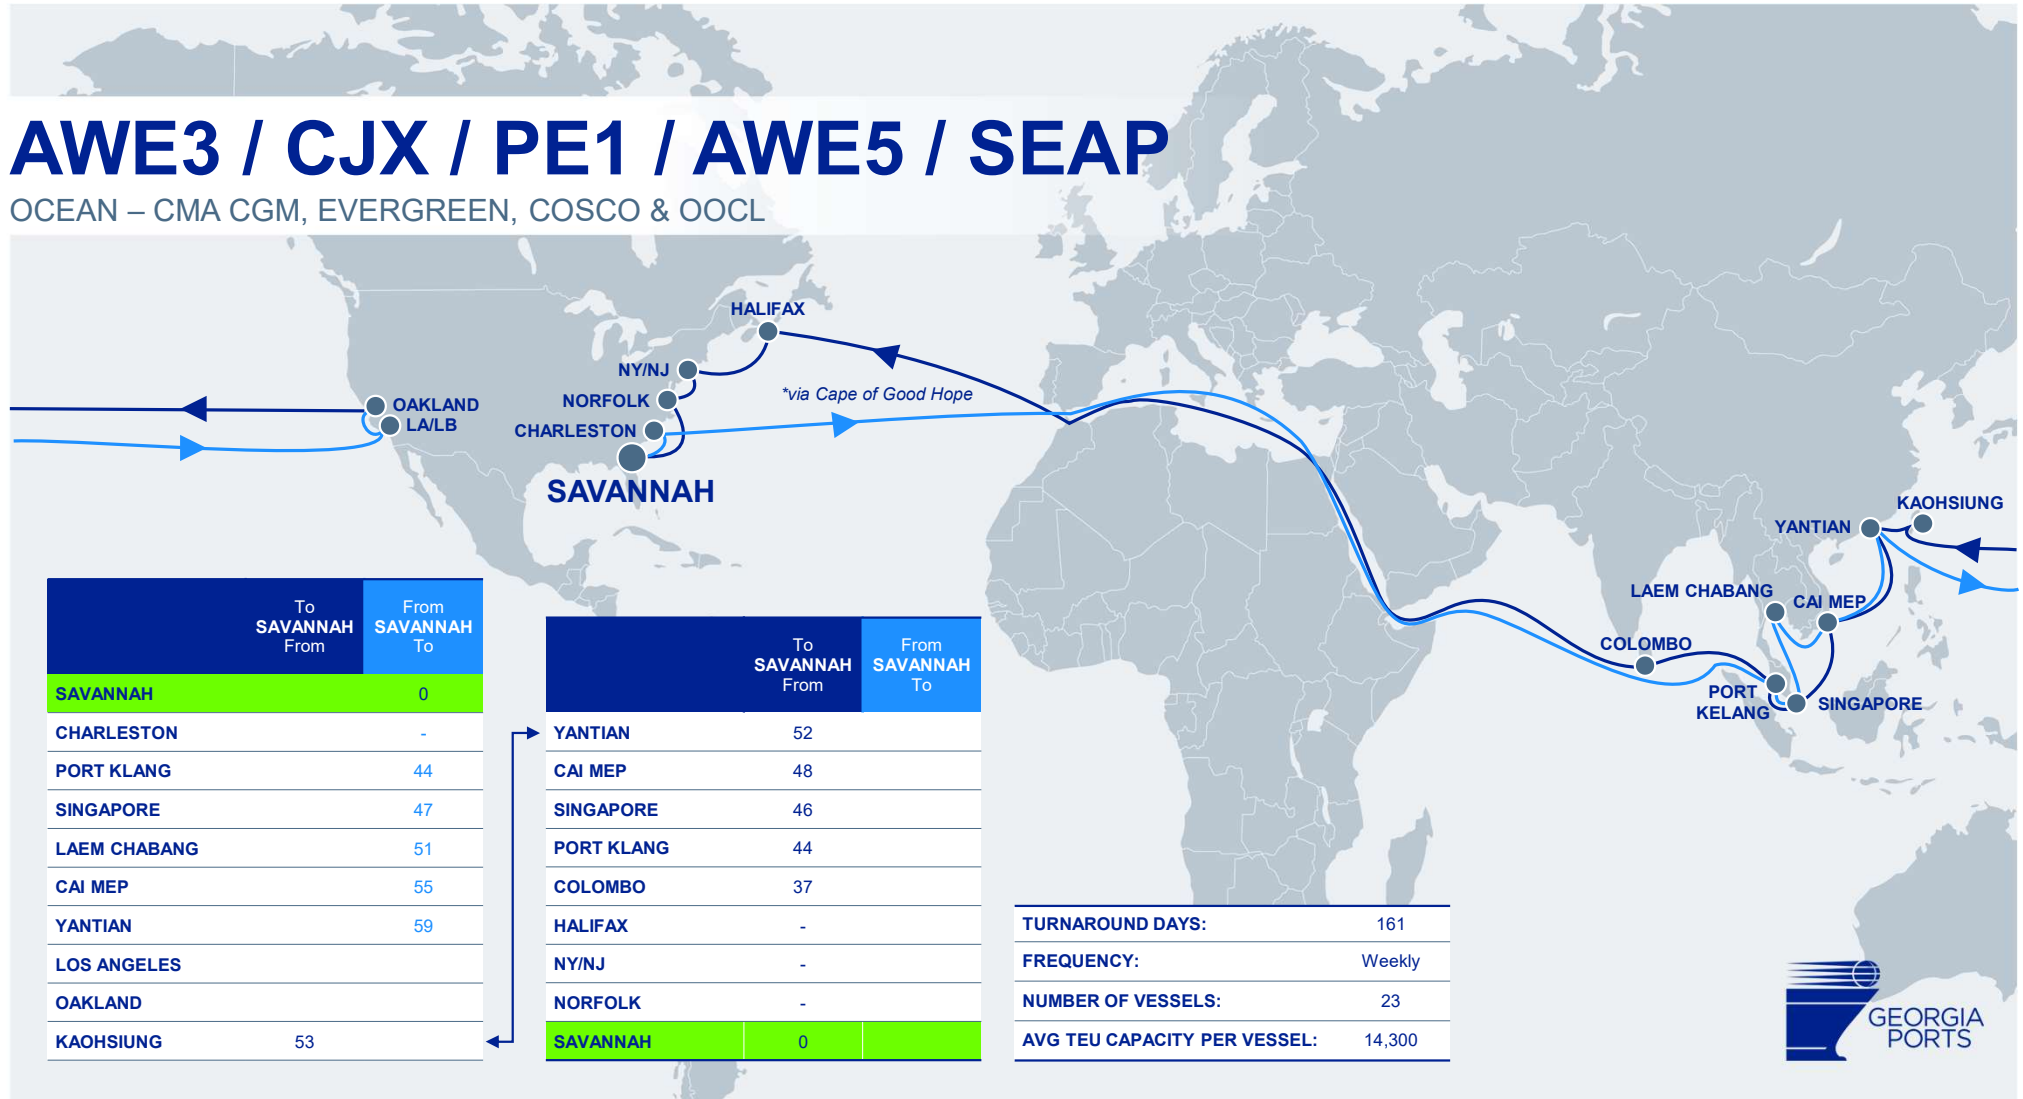

TURNAROUND DAYS:	98
FREQUENCY:	Weekly
NUMBER OF VESSELS:	14
AVG TEU CAPACITY PER VESSEL:	14,000

MSC LIBERTY

MSC

	To SAVANNAH From	From SAVANNAH To
SAVANNAH		0
CHARLESTON		-
BALTIMORE		-
NY/NJ		-
SINGAPORE	41	39
SHANGHAI	34	46
NINGBO	33	48
BUSAN	30	51
CAUCEDO	5	
MIAMI	-	
SAVANNAH	0	

TURNAROUND DAYS:	84
FREQUENCY:	Weekly
NUMBER OF VESSELS:	12
AVG TEU CAPACITY PER VESSEL:	6,350

AWE3 / CJX / PE1 / AWE5 / SEAP

OCEAN – CMA CGM, EVERGREEN, COSCO & OOCL

	To SAVANNAH From	From SAVANNAH To
SAVANNAH		0
CHARLESTON		-
PORT KLANG		44
SINGAPORE		47
LAEM CHABANG		51
CAI MEP		55
YANTIAN		59
LOS ANGELES		
OAKLAND		
KAOHSIUNG	53	