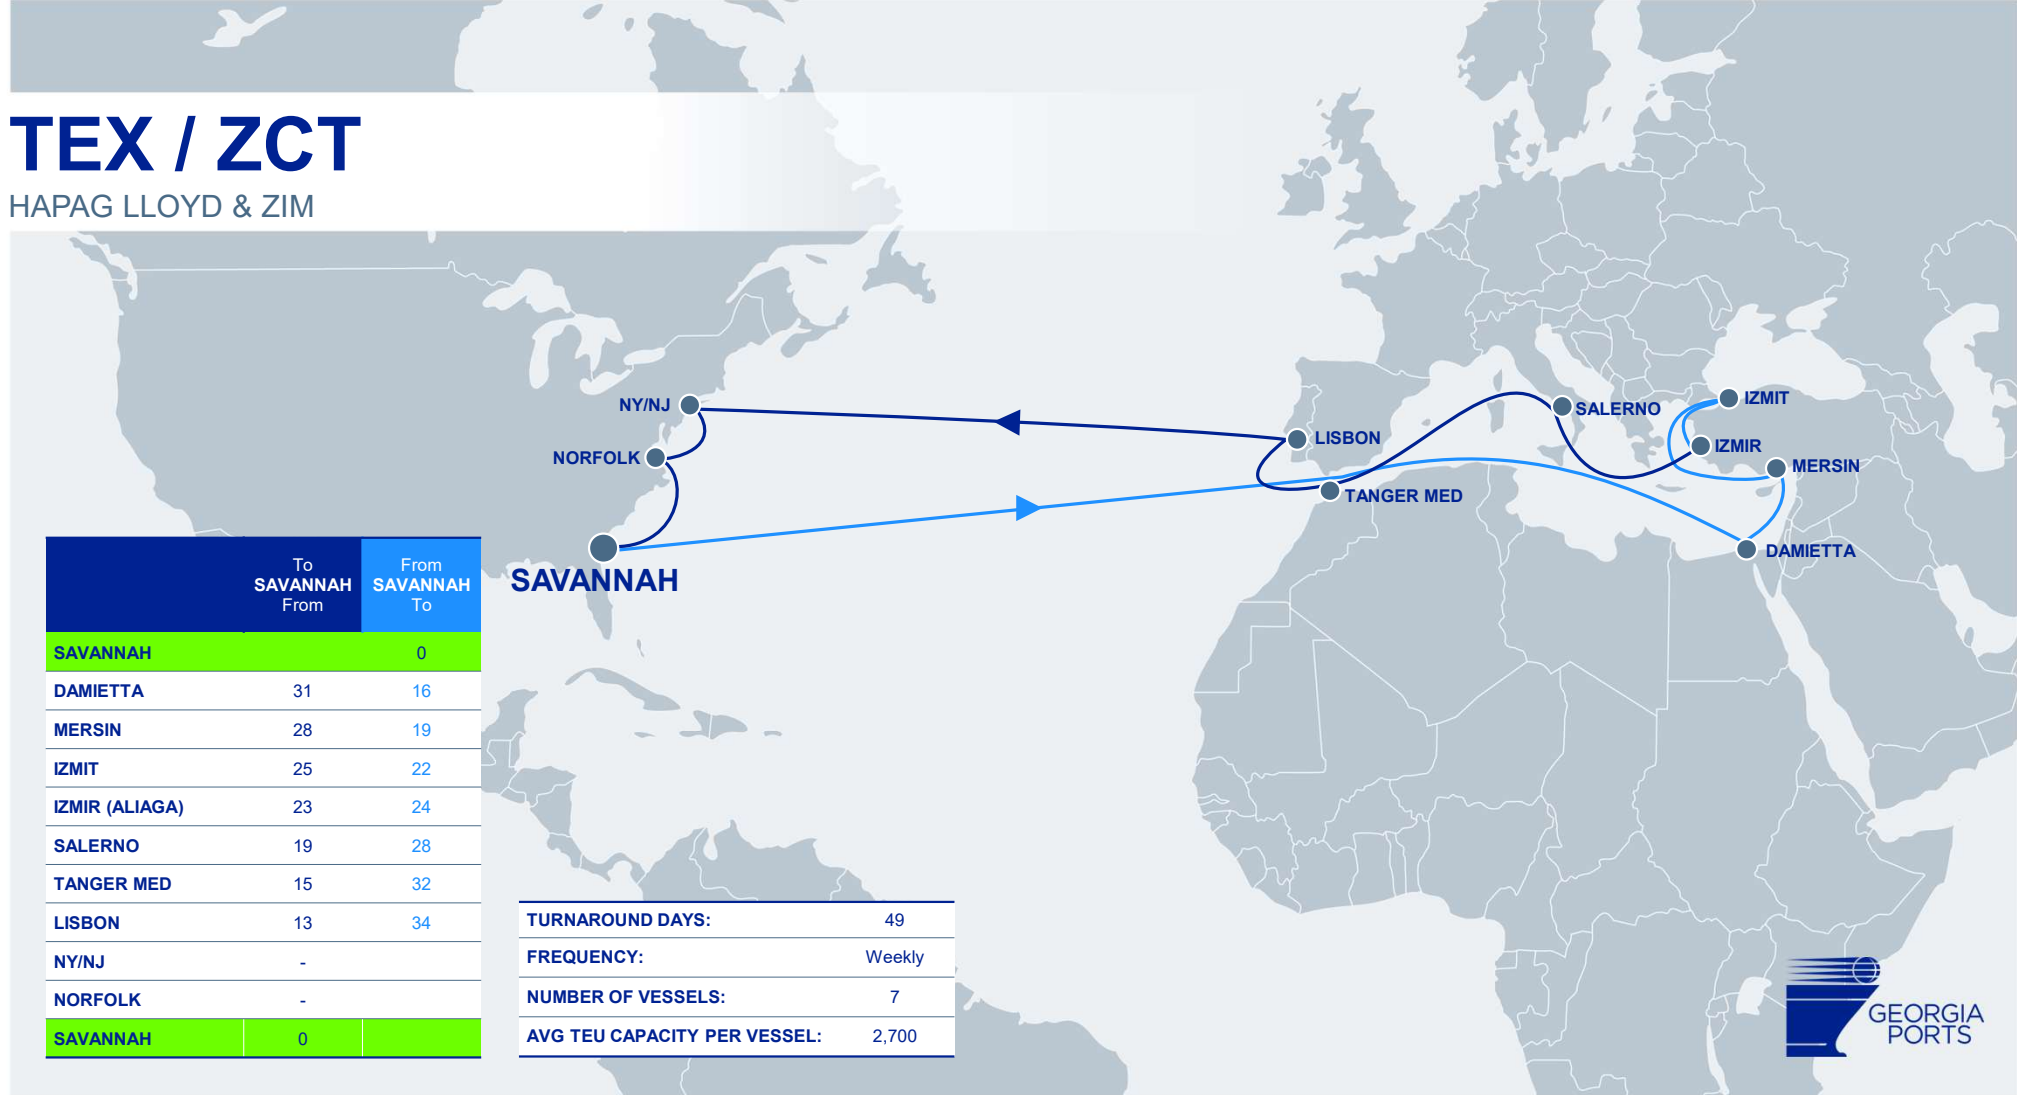

	To SAVANNAH From	From SAVANNAH To
SAVANNAH		0
CHARLESTON		-
TANGER MED	34	12
VALENCIA	32	14
GIOIA TAURO	28	18
NAPLES	25	20
LIVORNO	22	23
GENOA	20	25

	To SAVANNAH From	From SAVANNAH To
ALGECIRAS	16	30
SINES	14	
NY/NJ	-	
NORFOLK	-	
BALTIMORE	-	
SAVANNAH	0	

EMA / TUX

COSCO, ONE, CMA CGM & OOCL

	To SAVANNAH From	From SAVANNAH To
SAVANNAH		0
ALGECIRAS		16
ISKENDERUN	25	23
IZMIR (ALIAGA)	23	25
ISTANBUL	22	26
PIRAEUS	20	28
VADO LIGURE	17	31
LA SPEZIA	16	32
ALGECIRAS	12	
NY/NJ	-	
NORFOLK	-	
SAVANNAH	0	

TURNAROUND DAYS:	49
FREQUENCY:	Weekly
NUMBER OF VESSELS:	7
AVG TEU CAPACITY PER VESSEL:	4,400

TURKON USM / TNE / USX

TURKON, HAPAG LLOYD & ARKAS LINE

TEX / ZCT

HAPAG LLOYD & ZIM

	To SAVANNAH From	From SAVANNAH To
SAVANNAH		0
DAMIETTA	31	16
MERSIN	28	19
IZMIT	25	22
IZMIR (ALIAGA)	23	24
SALERNO	19	28
TANGER MED	15	32
LISBON	13	34
NY/NJ	-	
NORFOLK	-	
SAVANNAH	0	

	To SAVANNAH From	From SAVANNAH To
BOSTON	-	
NY/NJ	-	
PHILADELPHIA	-	
NORFOLK	-	
SAVANNAH	0	

TURNAROUND DAYS:	49
FREQUENCY:	Weekly
NUMBER OF VESSELS:	7
AVG TEU CAPACITY PER VESSEL:	5,000

NAE

MAERSK

	To SAVANNAH From	From SAVANNAH To
SAVANNAH		0
CARTAGENA	15	6
TURBO	13	7
MANZANILLO	11	9
PUERTO MOIN	9	11
PHILADELPHIA	-	
WILMINGTON, NC	-	
SAVANNAH	0	