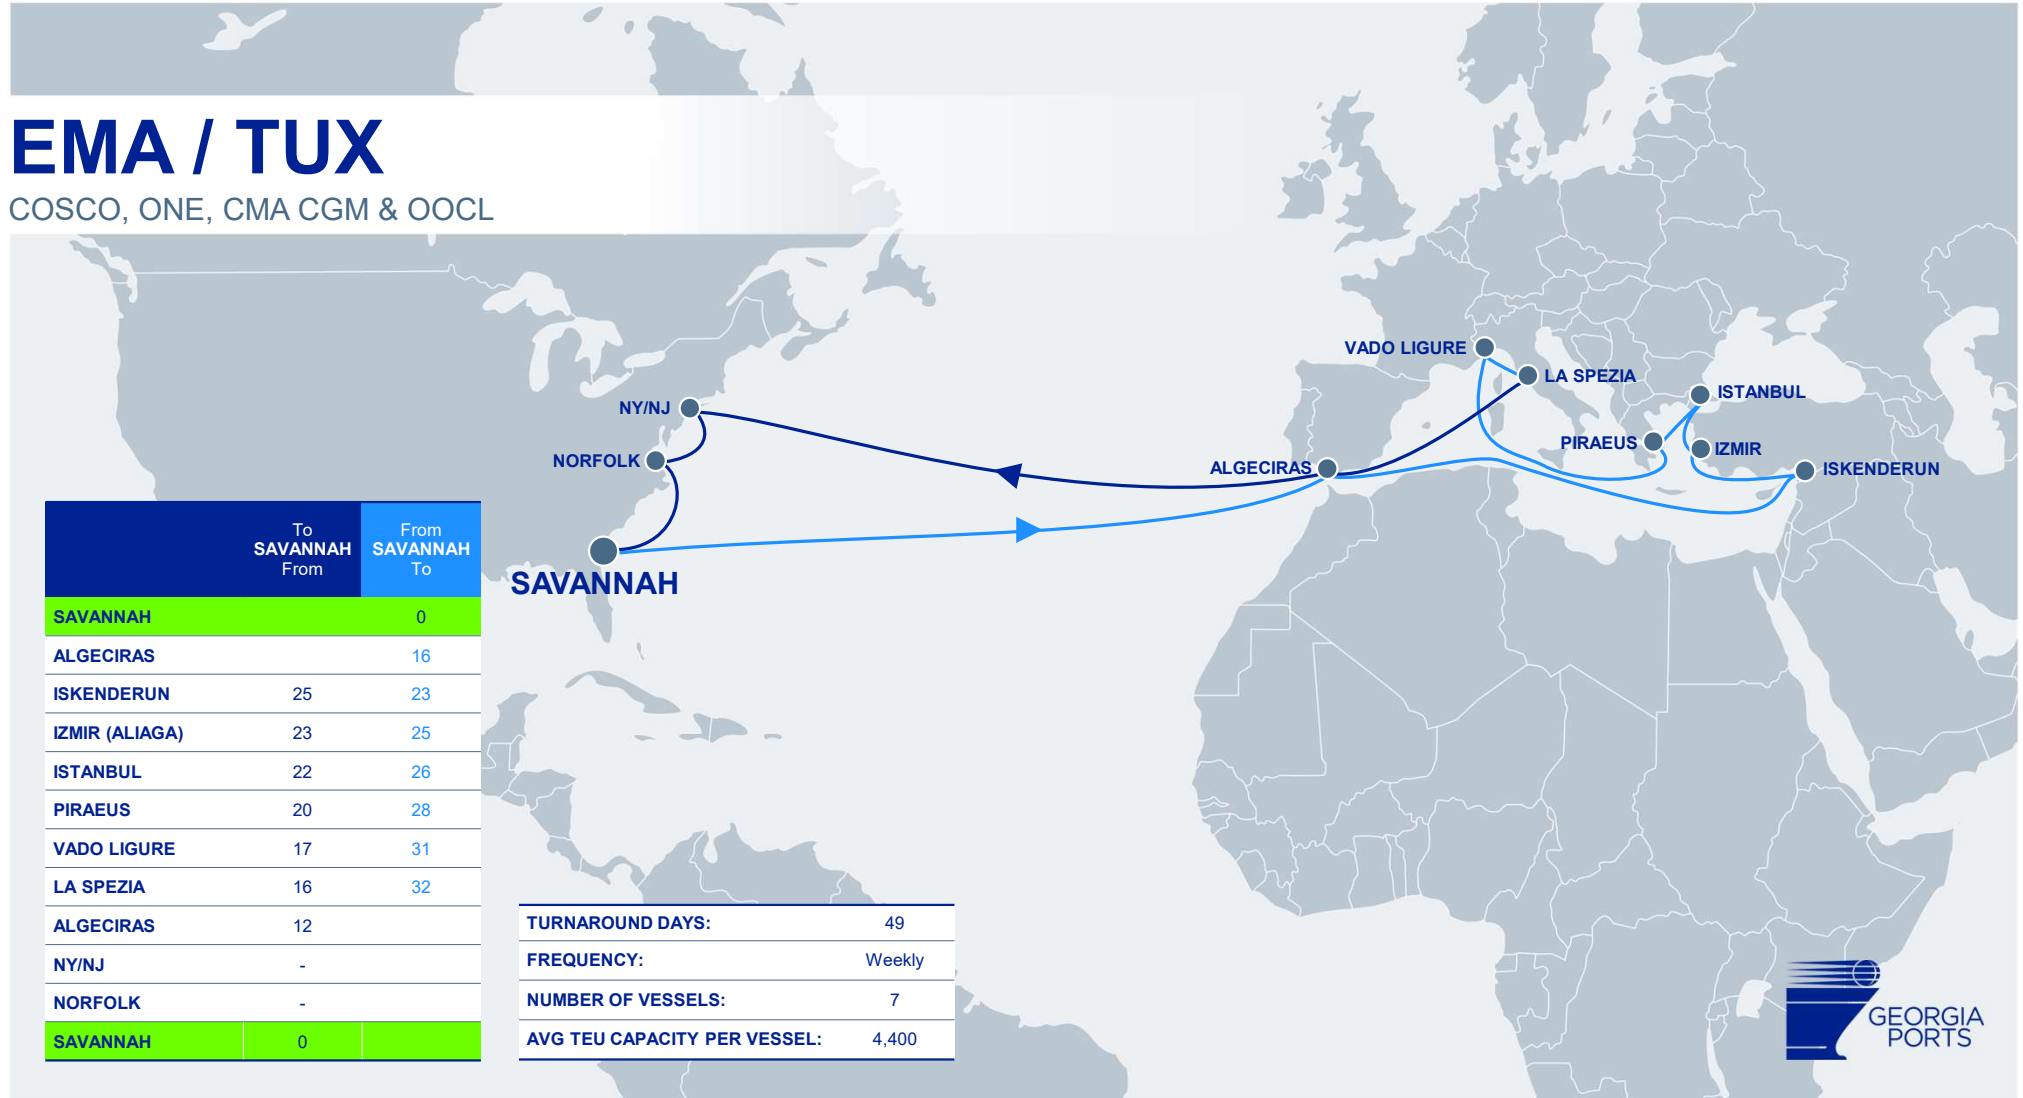

	To SAVANNAH From	From SAVANNAH To
SAVANNAH		0
CHARLESTON		-
TANGER MED	34	12
VALENCIA	32	14
GIOIA TAURO	28	18
NAPLES	25	20
LIVORNO	22	23
GENOA	20	25

	To SAVANNAH From	From SAVANNAH To
ALGECIRAS	16	30
SINES	14	
NY/NJ	-	
NORFOLK	-	
BALTIMORE	-	
SAVANNAH	0	

TURNAROUND DAYS:	49
FREQUENCY:	Weekly
NUMBER OF VESSELS:	7
AVG TEU CAPACITY PER VESSEL:	8,500

ZCA / AL7

ZIM & HAPAG LLOYD

	To SAVANNAH From	From SAVANNAH To
SAVANNAH		0
VALENCIA		13
BARCELONA		15
MERSIN	30	23
ASHDOD	29	24
HAIFA	27	26
IZMIR (ALIAGA)	24	29
PIRAEUS	22	31

	To SAVANNAH From	From SAVANNAH To
GENOA	19	34
BARCELONA	18	
VALENCIA	16	
HALIFAX	-	
NY/NJ	-	
NORFOLK	-	
SAVANNAH	0	

TURNAROUND DAYS:	56
FREQUENCY:	Weekly
NUMBER OF VESSELS:	8
AVG TEU CAPACITY PER VESSEL:	4,200

EMA / TUX

COSCO, ONE, CMA CGM & OOCL

	To SAVANNAH From	From SAVANNAH To
SAVANNAH		0
ALGECIRAS		16
ISKENDERUN	25	23
IZMIR (ALIAGA)	23	25
ISTANBUL	22	26
PIRAEUS	20	28
VADO LIGURE	17	31
LA SPEZIA	16	32
ALGECIRAS	12	
NY/NJ	-	
NORFOLK	-	
SAVANNAH	0	