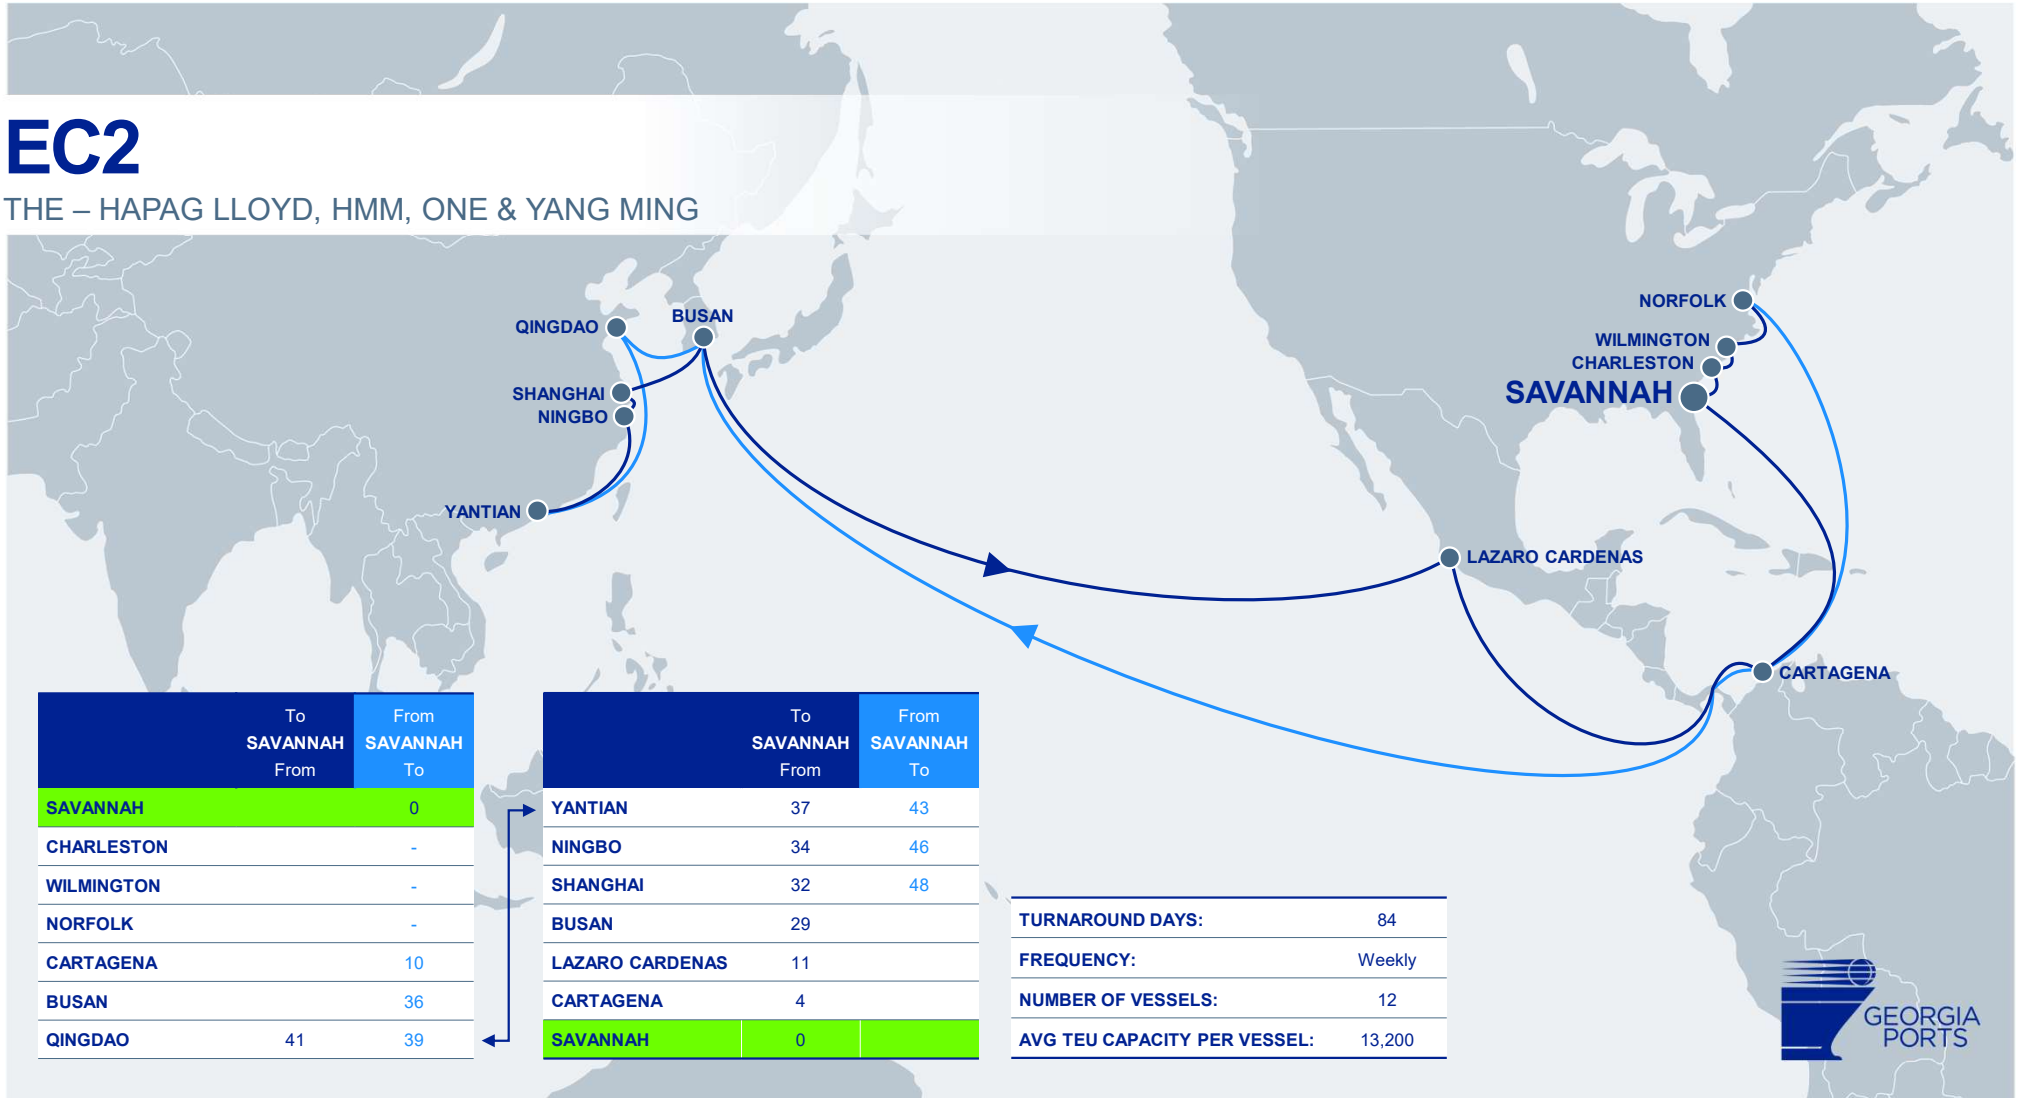

EC2

THE – HAPAG LLOYD, HMM, ONE & YANG MING

	To SAVANNAH From	From SAVANNAH To
SAVANNAH		0
CHARLESTON		-
WILMINGTON		-
NORFOLK		-
CARTAGENA		10
BUSAN		36
QINGDAO	41	39

	To SAVANNAH From	From SAVANNAH To
YANTIAN	37	43
NINGBO	34	46
SHANGHAI	32	48
BUSAN	29	
LAZARO CARDENAS	11	
CARTAGENA	4	
SAVANNAH	0	

TURNAROUND DAYS:	84
FREQUENCY:	Weekly
NUMBER OF VESSELS:	12
AVG TEU CAPACITY PER VESSEL:	13,200