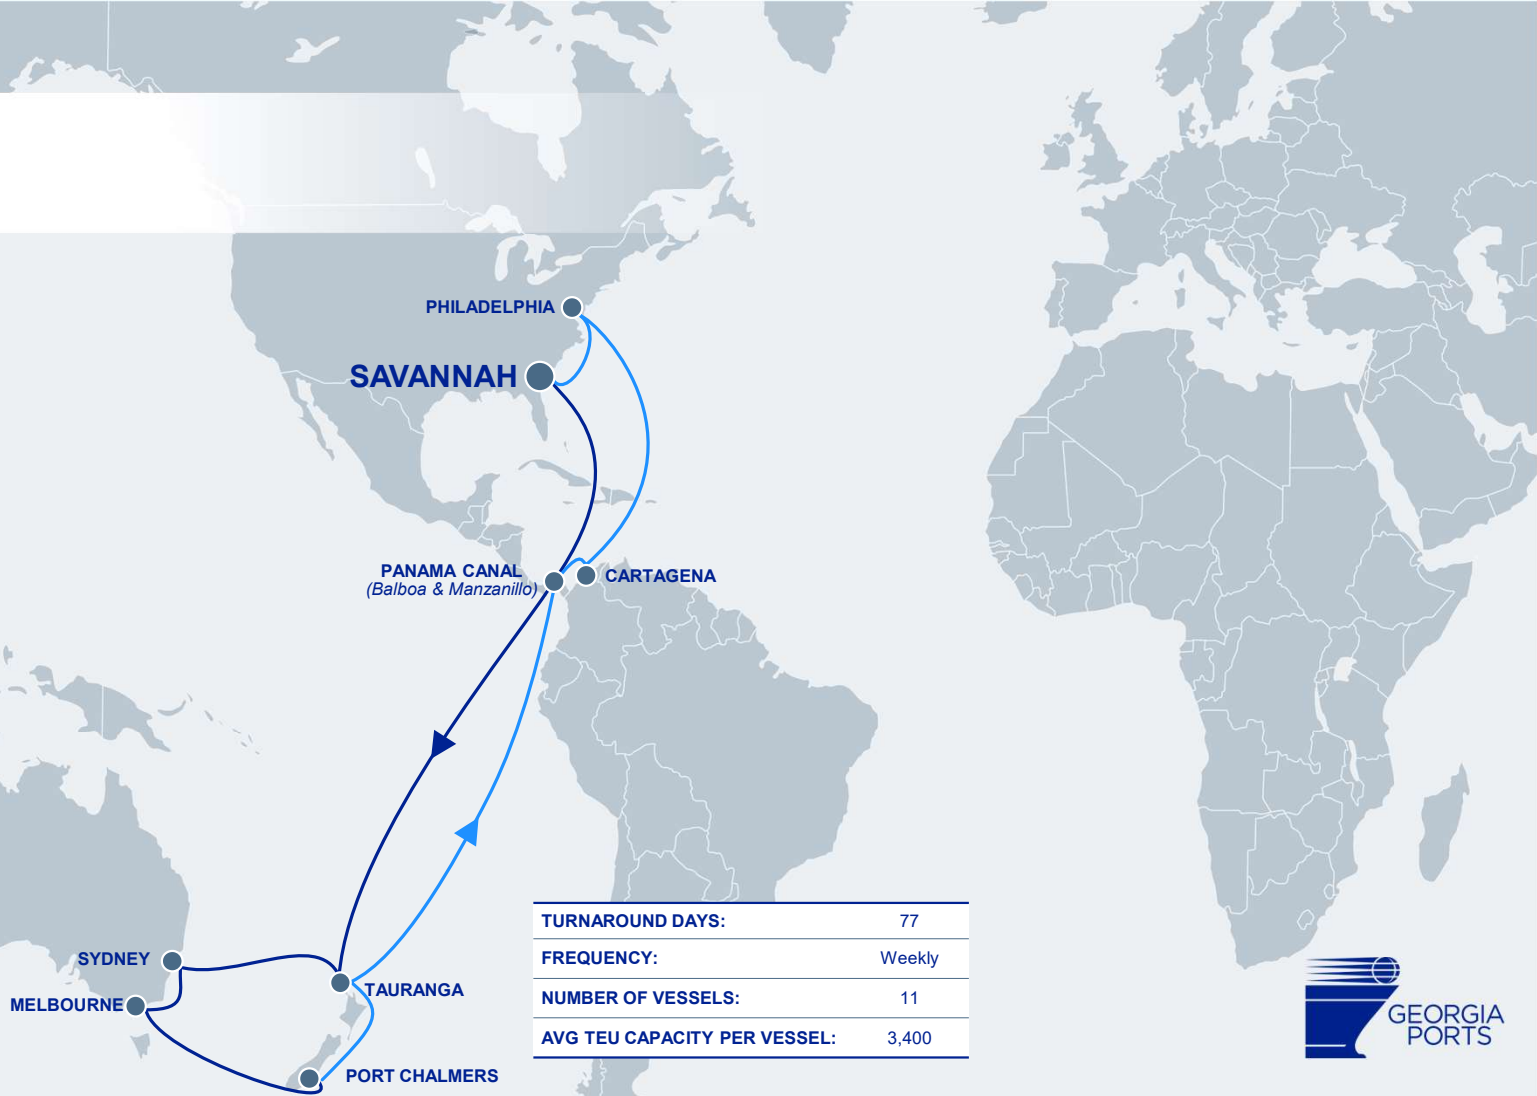

TURNAROUND DAYS:	42
FREQUENCY:	Weekly
NUMBER OF VESSELS:	6
AVG TEU CAPACITY PER VESSEL:	4,200

RTW PAD

CMA CGM & MARFRET

	To SAVANNAH From	From SAVANNAH To
SAVANNAH		0
KINGSTON		4
PAPEETE	49	20
NOUMEA	42	27
BRISBANE	37	32
SYDNEY	34	35
MELBOURNE	31	38
TAURANGA	22	47
MANZANILLO	4	
SAVANNAH	0	0
PHILADELPHIA		-
ZEEBRUGGE	16	12
ROTTERDAM	15	13
LONDON	14	14
DUNKIRK	13	15
LE HAVRE	12	16
NY/NJ	-	
SAVANNAH	0	-

TURNAROUND DAYS:	98
FREQUENCY:	Weekly
NUMBER OF VESSELS:	14
AVG TEU CAPACITY PER VESSEL:	2,400

OC1

MAERSK, MSC & HAPAG LLOYD

	To SAVANNAH From	From SAVANNAH To
SAVANNAH		0
BALBOA		7
TAURANGA		27
SYDNEY	43	32
MELBOURNE	40	35
PORT CHALMERS	32	43
TAURANGA	29	
MANZANILLO	9	
CARTAGENA	7	
PHILADELPHIA	-	
SAVANNAH	0	-

	To SAVANNAH From	From SAVANNAH To
SAVANNAH		0
CHARLESTON		-
TANGER MED	34	12
VALENCIA	32	14
GIOIA TAURO	28	18
NAPLES	25	20
LIVORNO	22	23
GENOA	20	25

	To SAVANNAH From	From SAVANNAH To
ALGECIRAS	16	30
SINES	14	
NY/NJ	-	
NORFOLK	-	
BALTIMORE	-	
SAVANNAH	0	