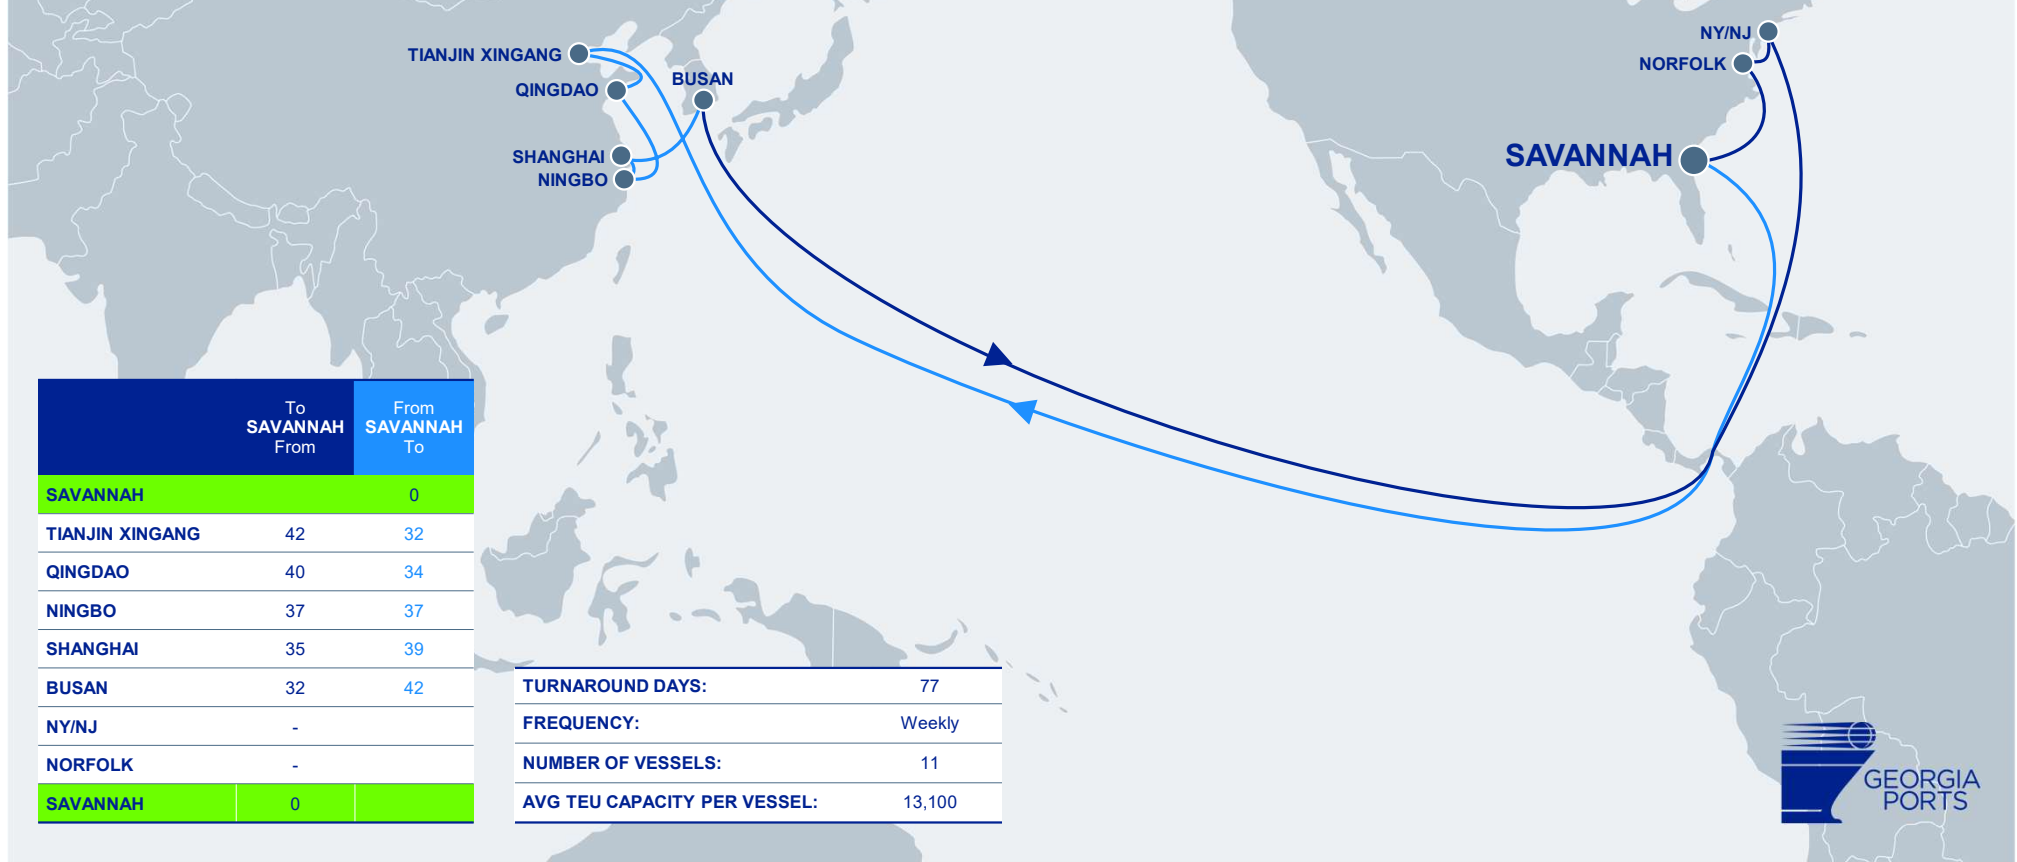

AWE2 / NUE2 / Manhattan Bridge / ECX2

OCEAN – CMA CGM, EVERGREEN, COSCO & OOCL