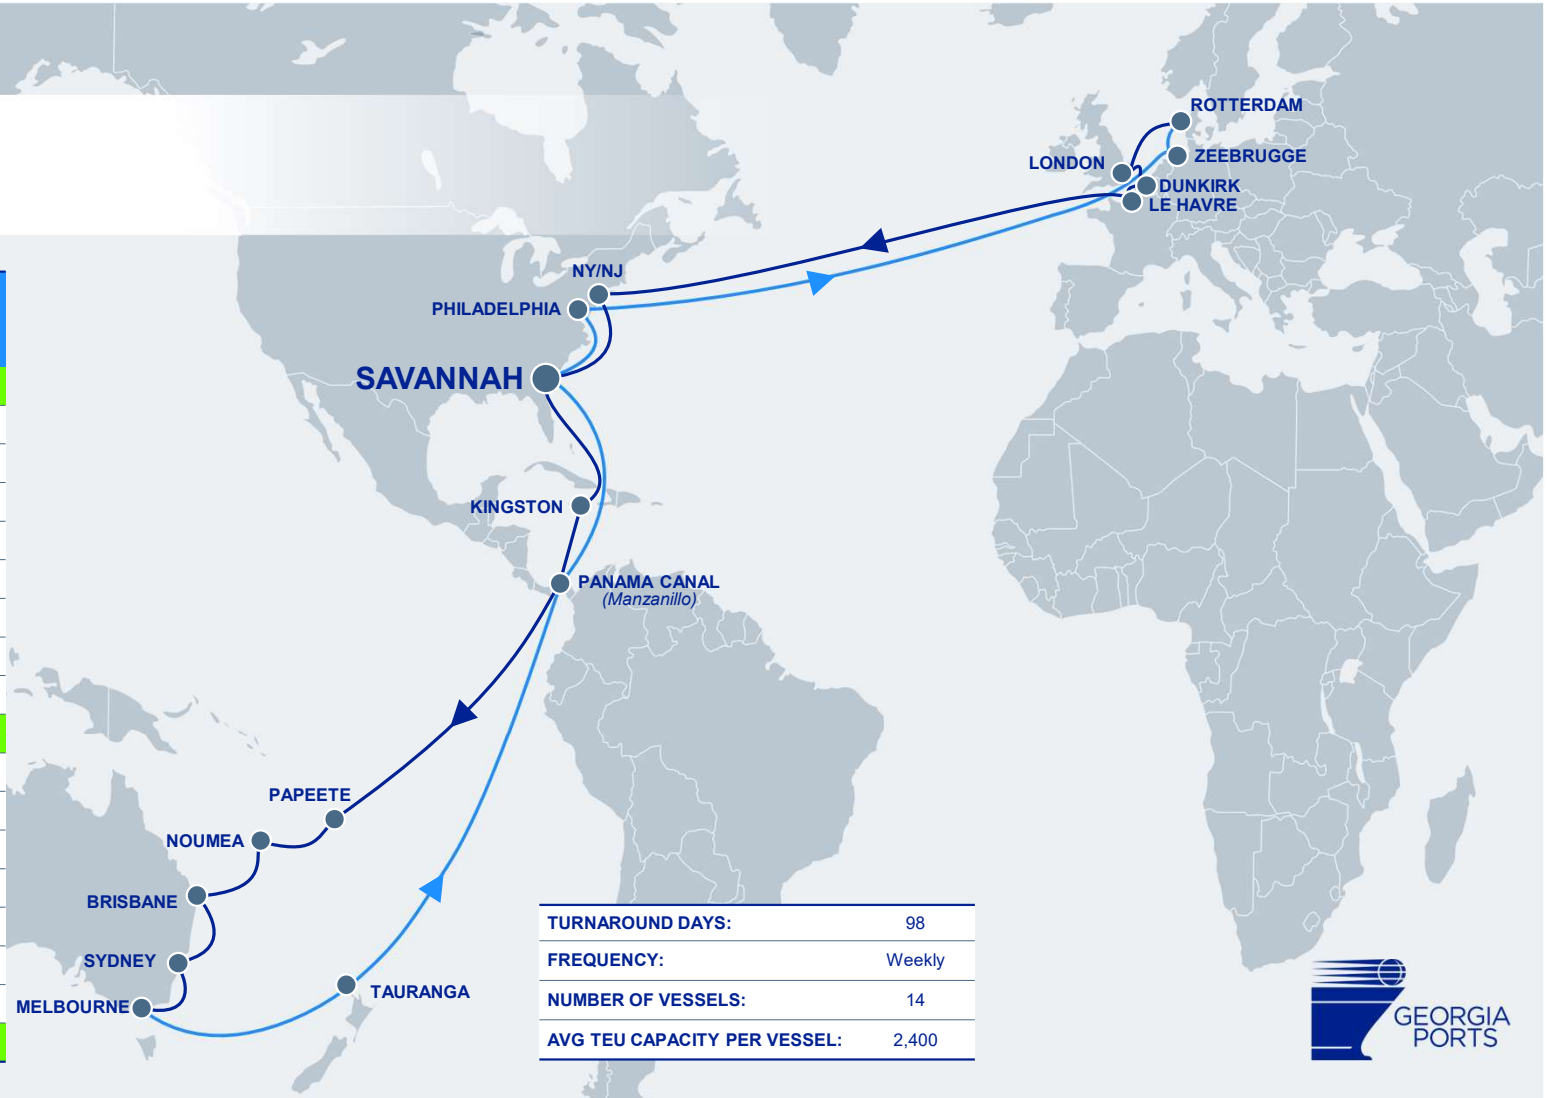

RTW PAD

CMA CGM & MARFRET

	To SAVANNAH From	From SAVANNAH To
SAVANNAH		0
KINGSTON		4
PAPEETE	49	20
NOUMEA	42	27
BRISBANE	37	32
SYDNEY	34	35
MELBOURNE	31	38
TAURANGA	22	47
MANZANILLO	4	
SAVANNAH	0	0
PHILADELPHIA		-
ZEEBRUGGE	16	12
ROTTERDAM	15	13
LONDON	14	14
DUNKIRK	13	15
LE HAVRE	12	16
NY/NJ	-	
SAVANNAH	0	-

TURNAROUND DAYS:	98
FREQUENCY:	Weekly
NUMBER OF VESSELS:	14
AVG TEU CAPACITY PER VESSEL:	2,400