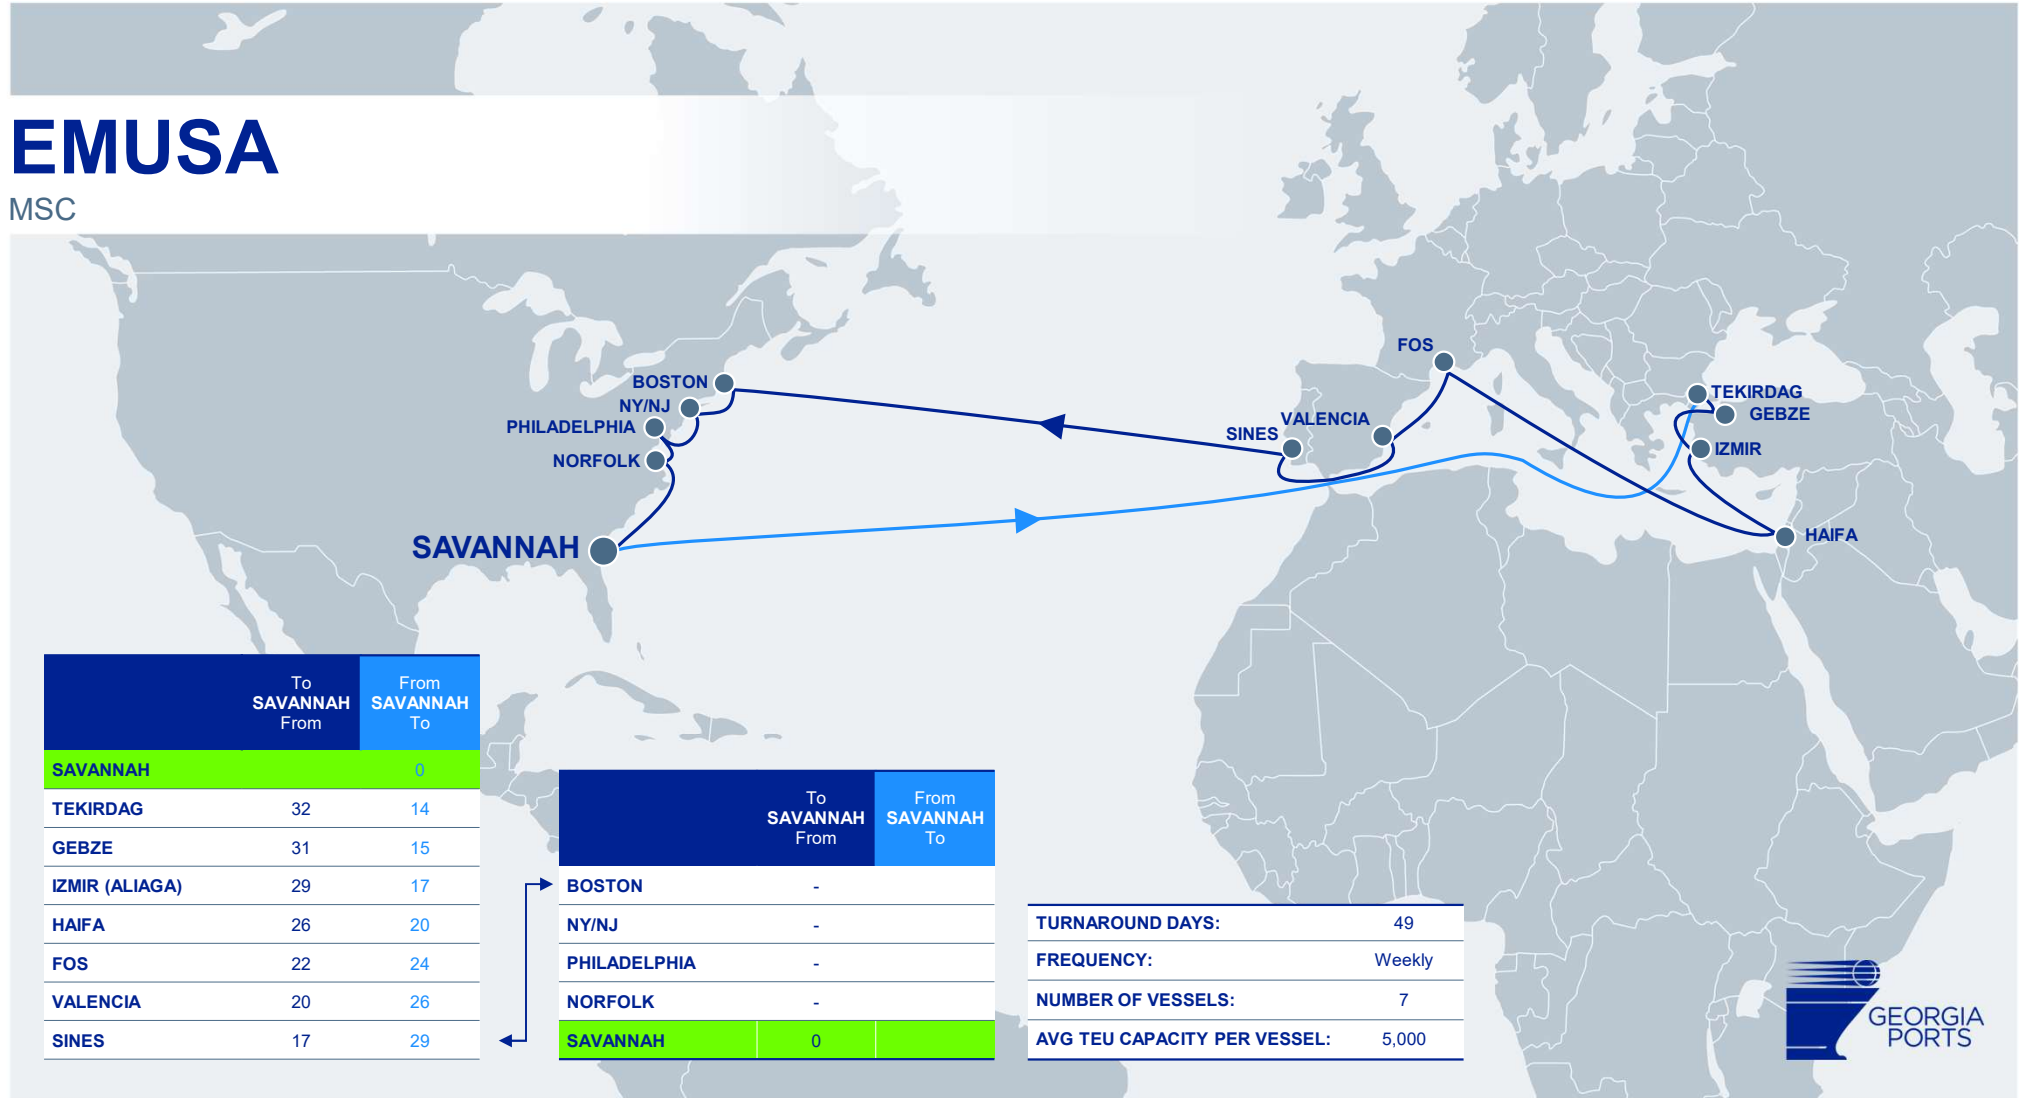

	To SAVANNAH From	From SAVANNAH To
SAVANNAH		0
CHARLESTON		-
TANGER MED	34	12
VALENCIA	32	14
GIOIA TAURO	28	18
NAPLES	25	20
LIVORNO	22	23
GENOA	20	25

	To SAVANNAH From	From SAVANNAH To
ALGECIRAS	16	30
SINES	14	
NY/NJ	-	
NORFOLK	-	
BALTIMORE	-	
SAVANNAH	0	

EMA / TUX

COSCO, ONE, CMA CGM & OOCL

	To SAVANNAH From	From SAVANNAH To
SAVANNAH		0
ALGECIRAS		16
ISKENDERUN	25	23
IZMIR (ALIAGA)	23	25
ISTANBUL	22	26
PIRAEUS	20	28
VADO LIGURE	17	31
LA SPEZIA	16	32
ALGECIRAS	12	
NY/NJ	-	
NORFOLK	-	
SAVANNAH	0	

TURNAROUND DAYS:	49
FREQUENCY:	Weekly
NUMBER OF VESSELS:	7
AVG TEU CAPACITY PER VESSEL:	4,400

TURKON USM / TNE / USX

TURKON, HAPAG LLOYD & ARKAS LINE

TEX / ZCT

HAPAG LLOYD & ZIM

	To SAVANNAH From	From SAVANNAH To
SAVANNAH		0
DAMIETTA	31	16
MERSIN	28	19
IZMIT	25	22
IZMIR (ALIAGA)	23	24
SALERNO	19	28
TANGER MED	15	32
LISBON	13	34
NY/NJ	-	
NORFOLK	-	
SAVANNAH	0	

TURNAROUND DAYS:	49
FREQUENCY:	Weekly
NUMBER OF VESSELS:	7
AVG TEU CAPACITY PER VESSEL:	2,700

EMUSA

MSC

	To SAVANNAH From	From SAVANNAH To
SAVANNAH		0
TEKIRDAG	32	14
GEBZE	31	15
IZMIR (ALIAGA)	29	17
HAIFA	26	20
FOS	22	24
VALENCIA	20	26
SINES	17	29