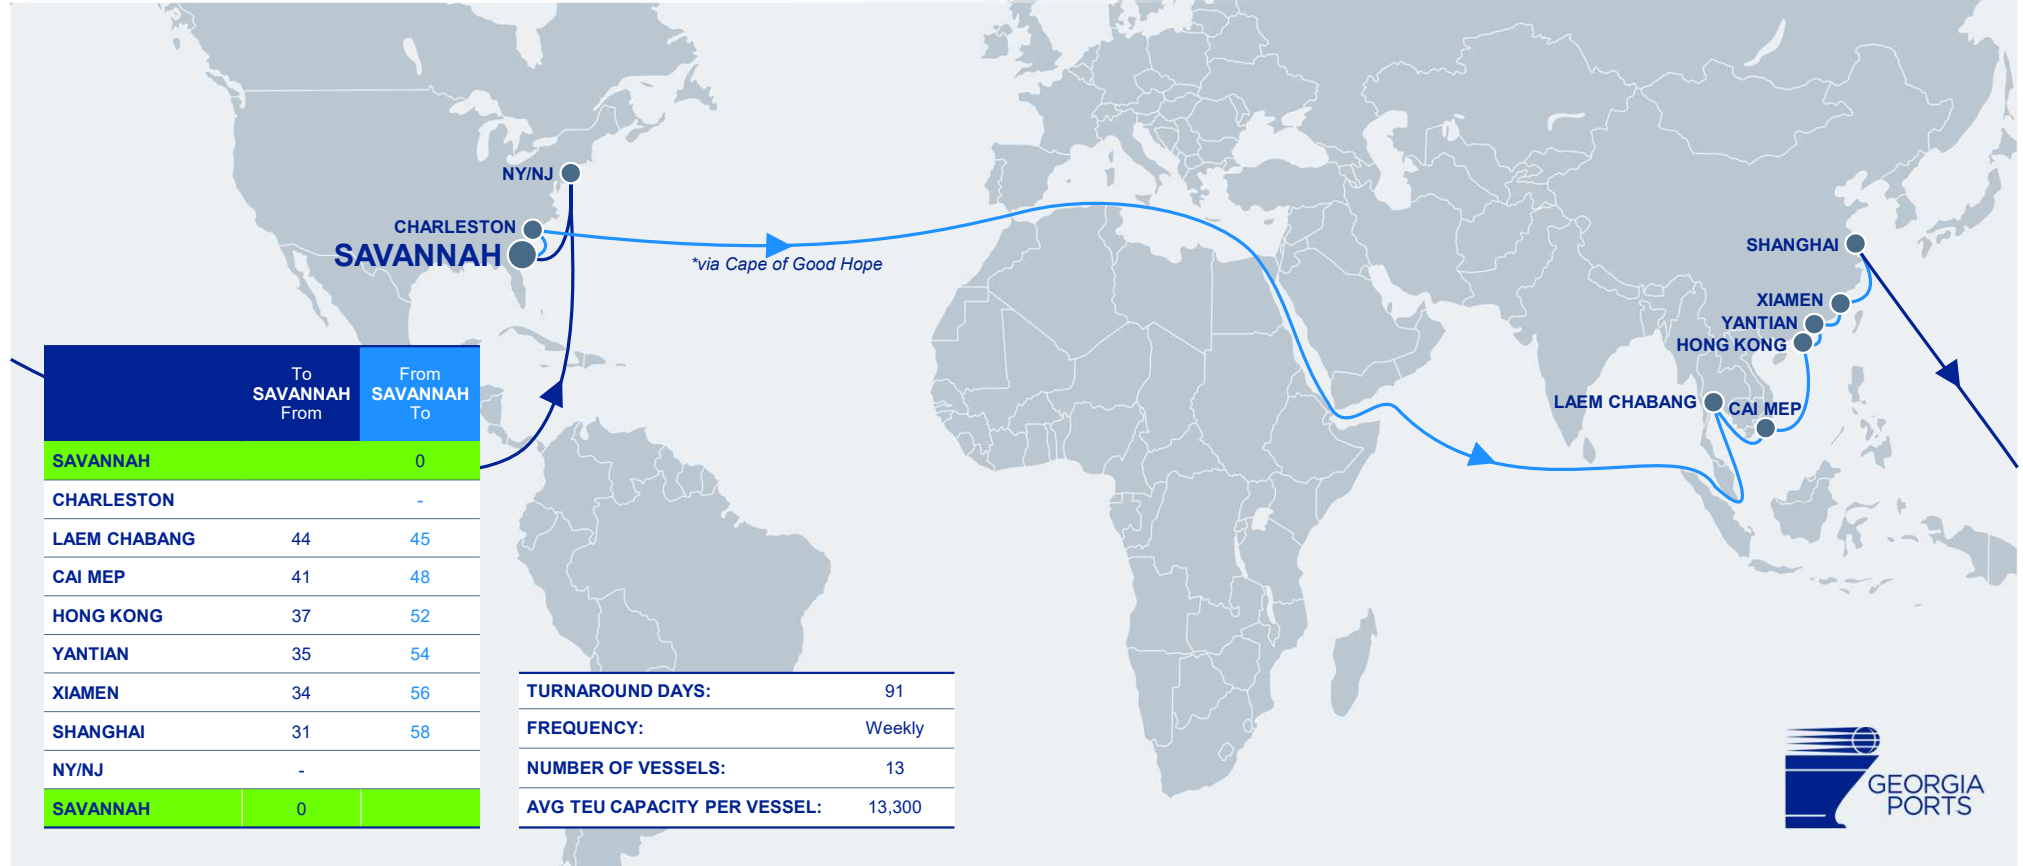

AWE5 / SAX / AWE4 / ECX1

OCEAN – CMA CGM, EVERGREEN, COSCO & OOCL