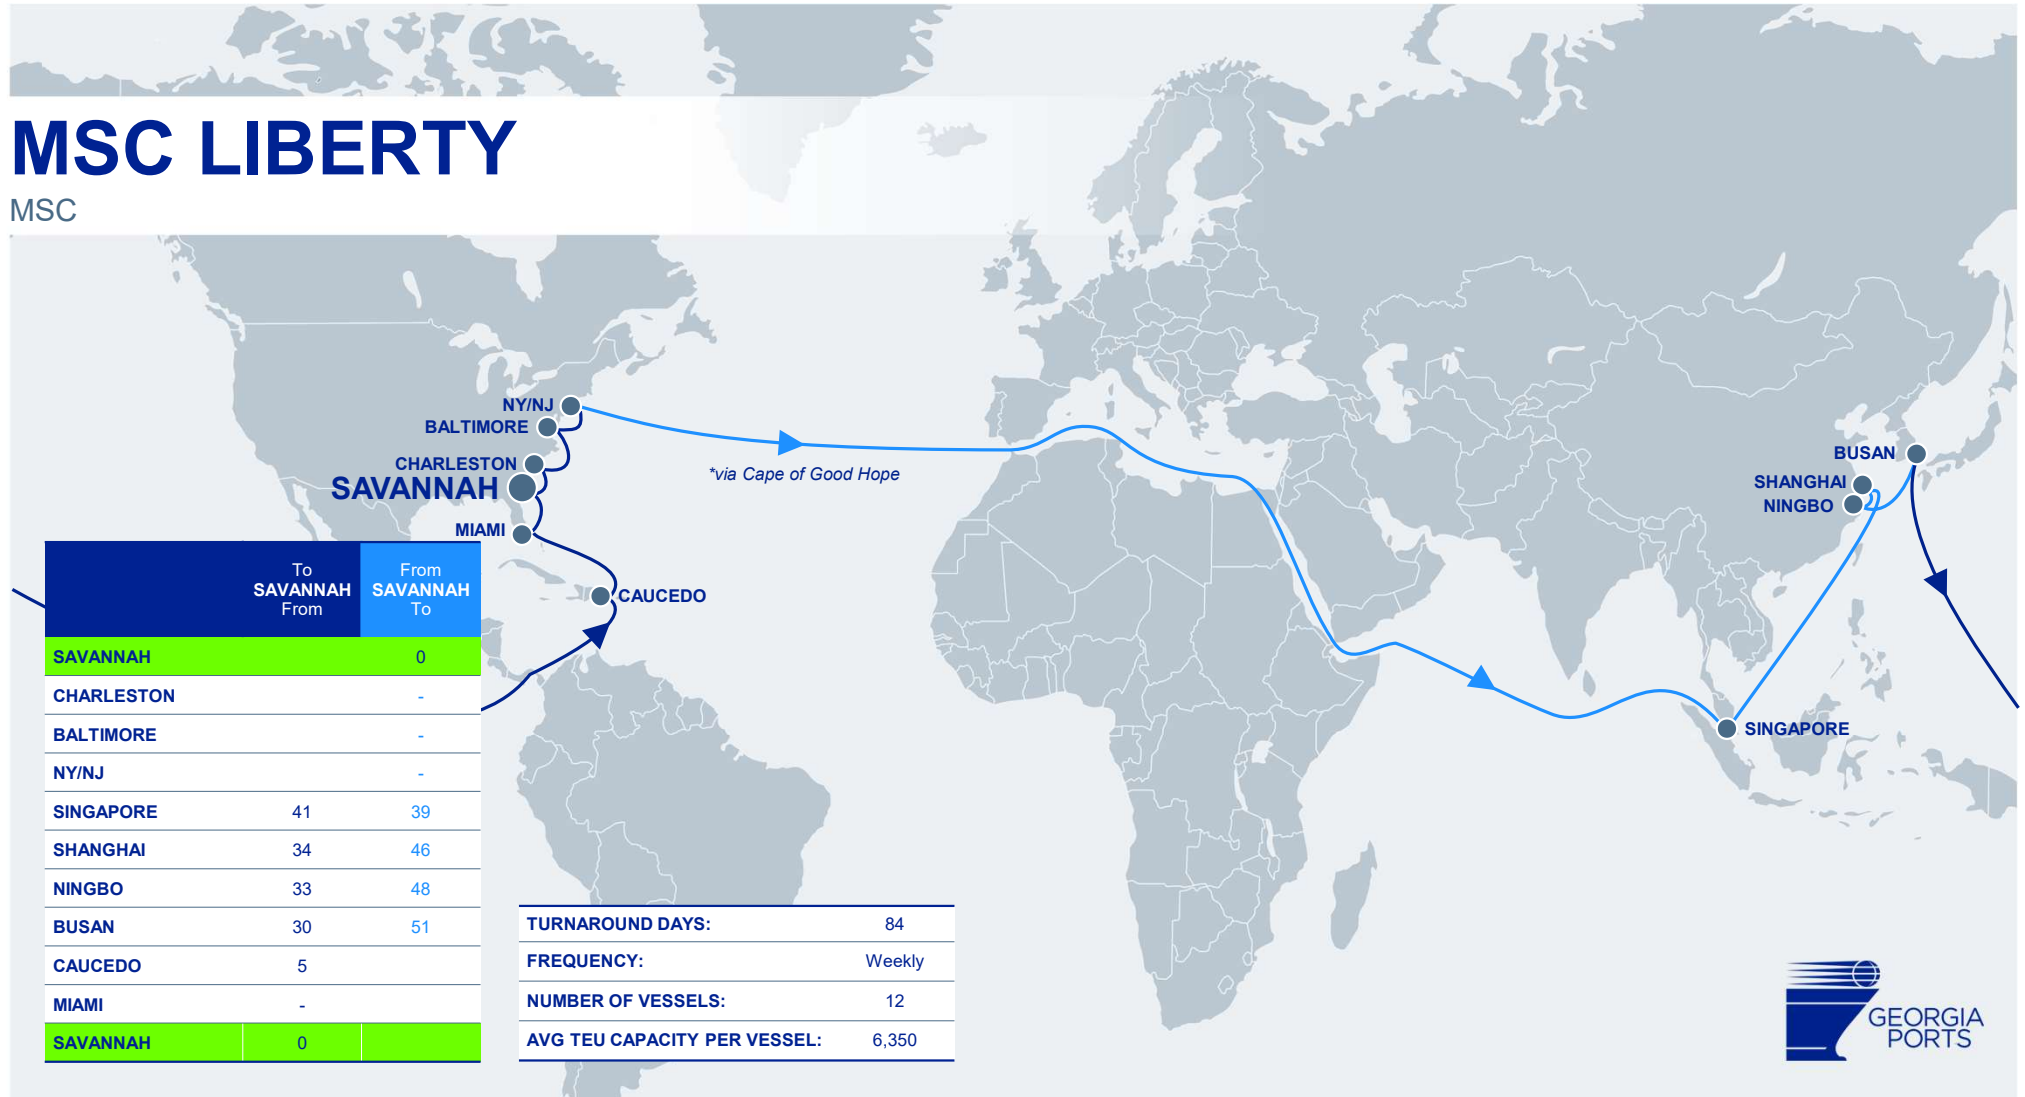

EC5

THE – HAPAG LLOYD, HMM, ONE & YANG MING

	To SAVANNAH From	From SAVANNAH To
SAVANNAH		0
JACKSONVILLE		-
CHARLESTON		-
NY/NJ		-
HALIFAX		-
SINGAPORE		40
LAEM CHABANG	49	44

	To SAVANNAH From	From SAVANNAH To
CAI MEP	45	49
SINGAPORE	42	-
COLOMBO	37	58
HALIFAX	-	-
NY/NJ	-	-
NORFOLK	-	-
SAVANNAH	0	

TURNAROUND DAYS:	98
FREQUENCY:	Weekly
NUMBER OF VESSELS:	14
AVG TEU CAPACITY PER VESSEL:	14,000

MSC LIBERTY

MSC

	To SAVANNAH From	From SAVANNAH To
SAVANNAH		0
CHARLESTON		-
BALTIMORE		-
NY/NJ		-
SINGAPORE	41	39
SHANGHAI	34	46
NINGBO	33	48
BUSAN	30	51
CAUCEDO	5	
MIAMI	-	
SAVANNAH	0	