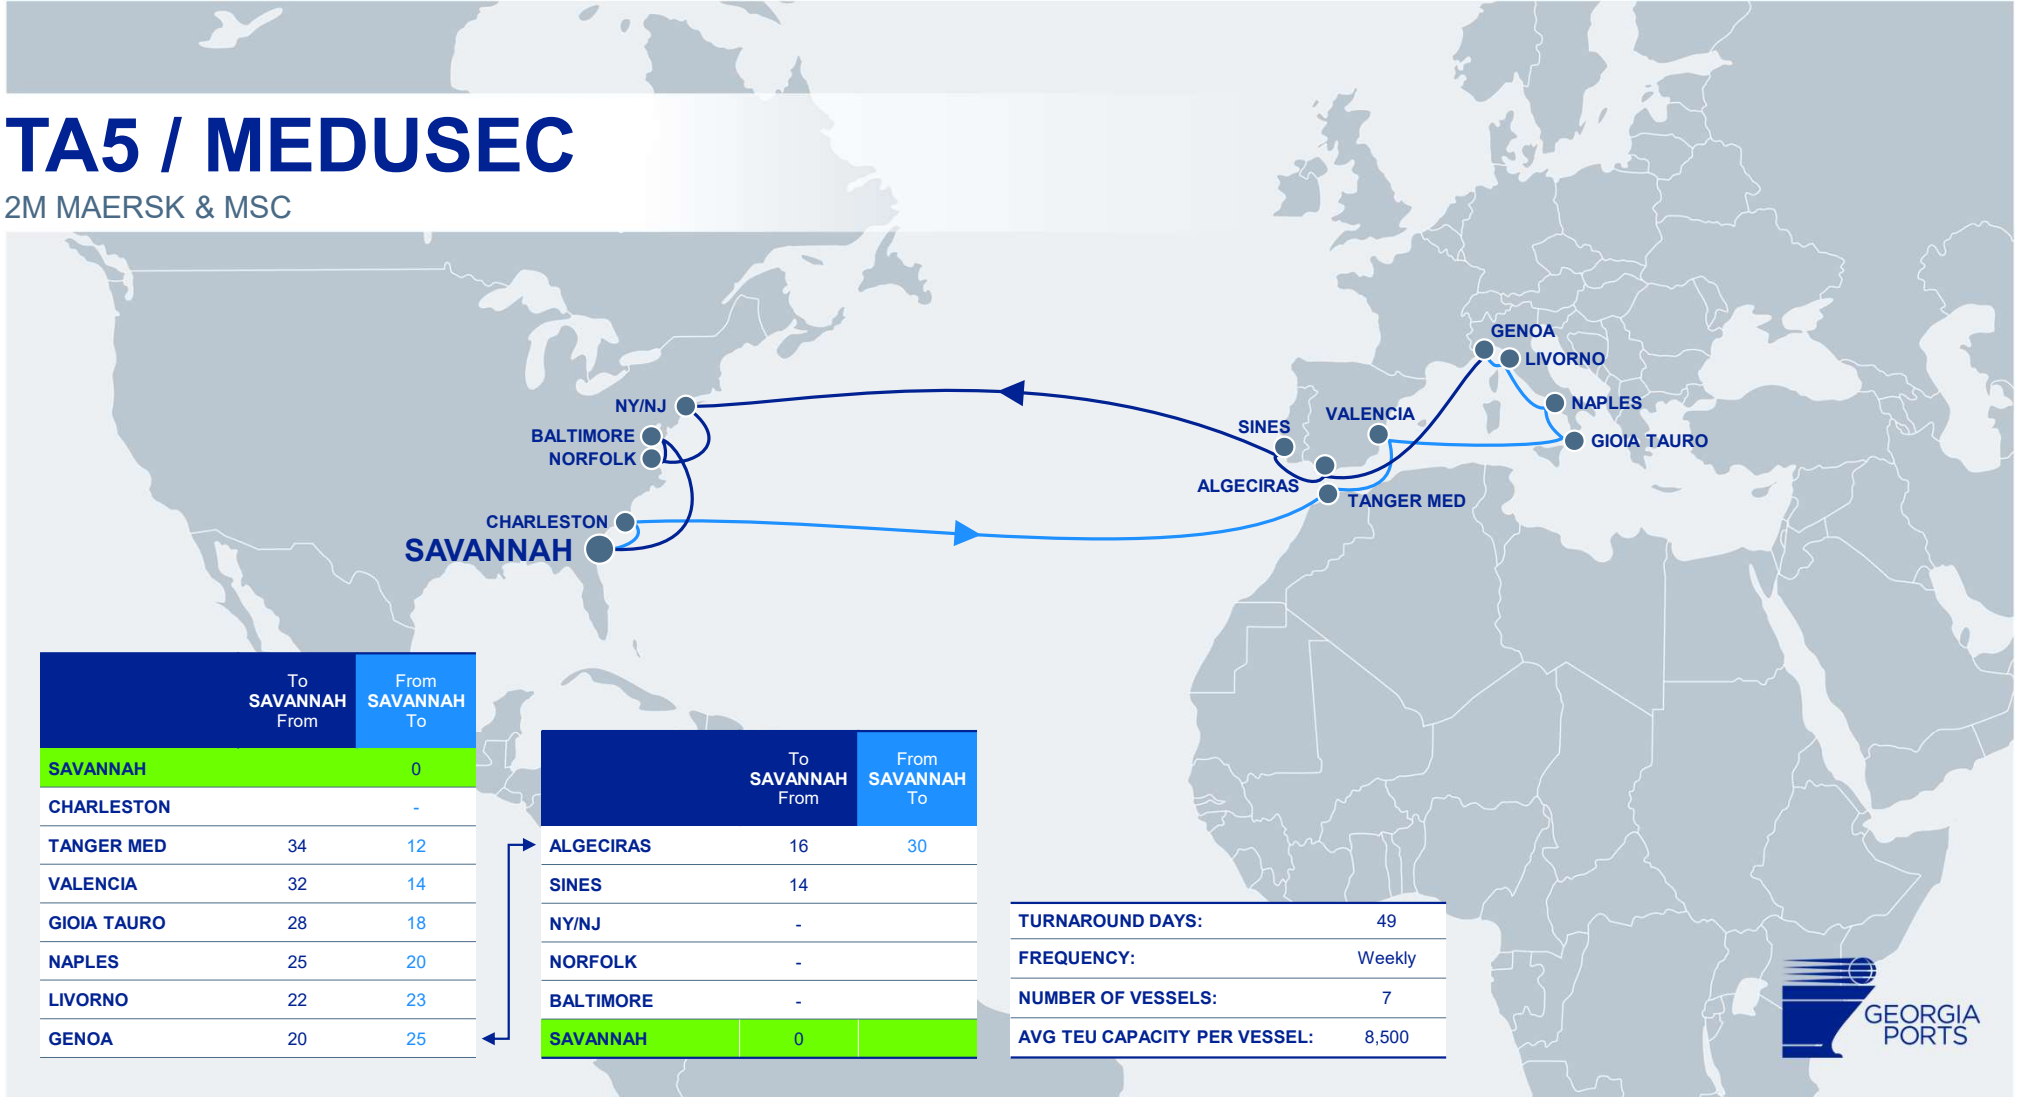

TURNAROUND DAYS:	77
FREQUENCY:	Weekly
NUMBER OF VESSELS:	11
AVG TEU CAPACITY PER VESSEL:	3,400

TAT1 / AMERIGO / AL6

CMA CGM, COSCO, OOCL, HAPAG LLOYD, ONE, YANG MING & ZIM

	To SAVANNAH From	From SAVANNAH To
SAVANNAH		0
MIAMI		-
ALGECIRAS	26	14
LIVORNO	22	18
GENOA	20	20
FOS	18	22
BARCELONA	16	24

	To SAVANNAH From	From SAVANNAH To
VALENCIA	14	26
NY/NJ	-	
NORFOLK	-	
SAVANNAH	0	

TURNAROUND DAYS:	42
FREQUENCY:	Weekly
NUMBER OF VESSELS:	6
AVG TEU CAPACITY PER VESSEL:	8,500

TA5 / MEDUSEC

2M MAERSK & MSC

	To SAVANNAH From	From SAVANNAH To
SAVANNAH		0
CHARLESTON		-
TANGER MED	34	12
VALENCIA	32	14
GIOIA TAURO	28	18
NAPLES	25	20
LIVORNO	22	23
GENOA	20	25

	To SAVANNAH From	From SAVANNAH To
ALGECIRAS	16	30
SINES	14	
NY/NJ	-	
NORFOLK	-	
BALTIMORE	-	
SAVANNAH	0	

EMA / TUX

COSCO, ONE, CMA CGM & OOCL

	To SAVANNAH From	From SAVANNAH To
SAVANNAH		0
ALGECIRAS		16
ISKENDERUN	25	23
IZMIR (ALIAGA)	23	25
ISTANBUL	22	26
PIRAEUS	20	28
VADO LIGURE	17	31
LA SPEZIA	16	32
ALGECIRAS	12	
NY/NJ	-	
NORFOLK	-	
SAVANNAH	0	