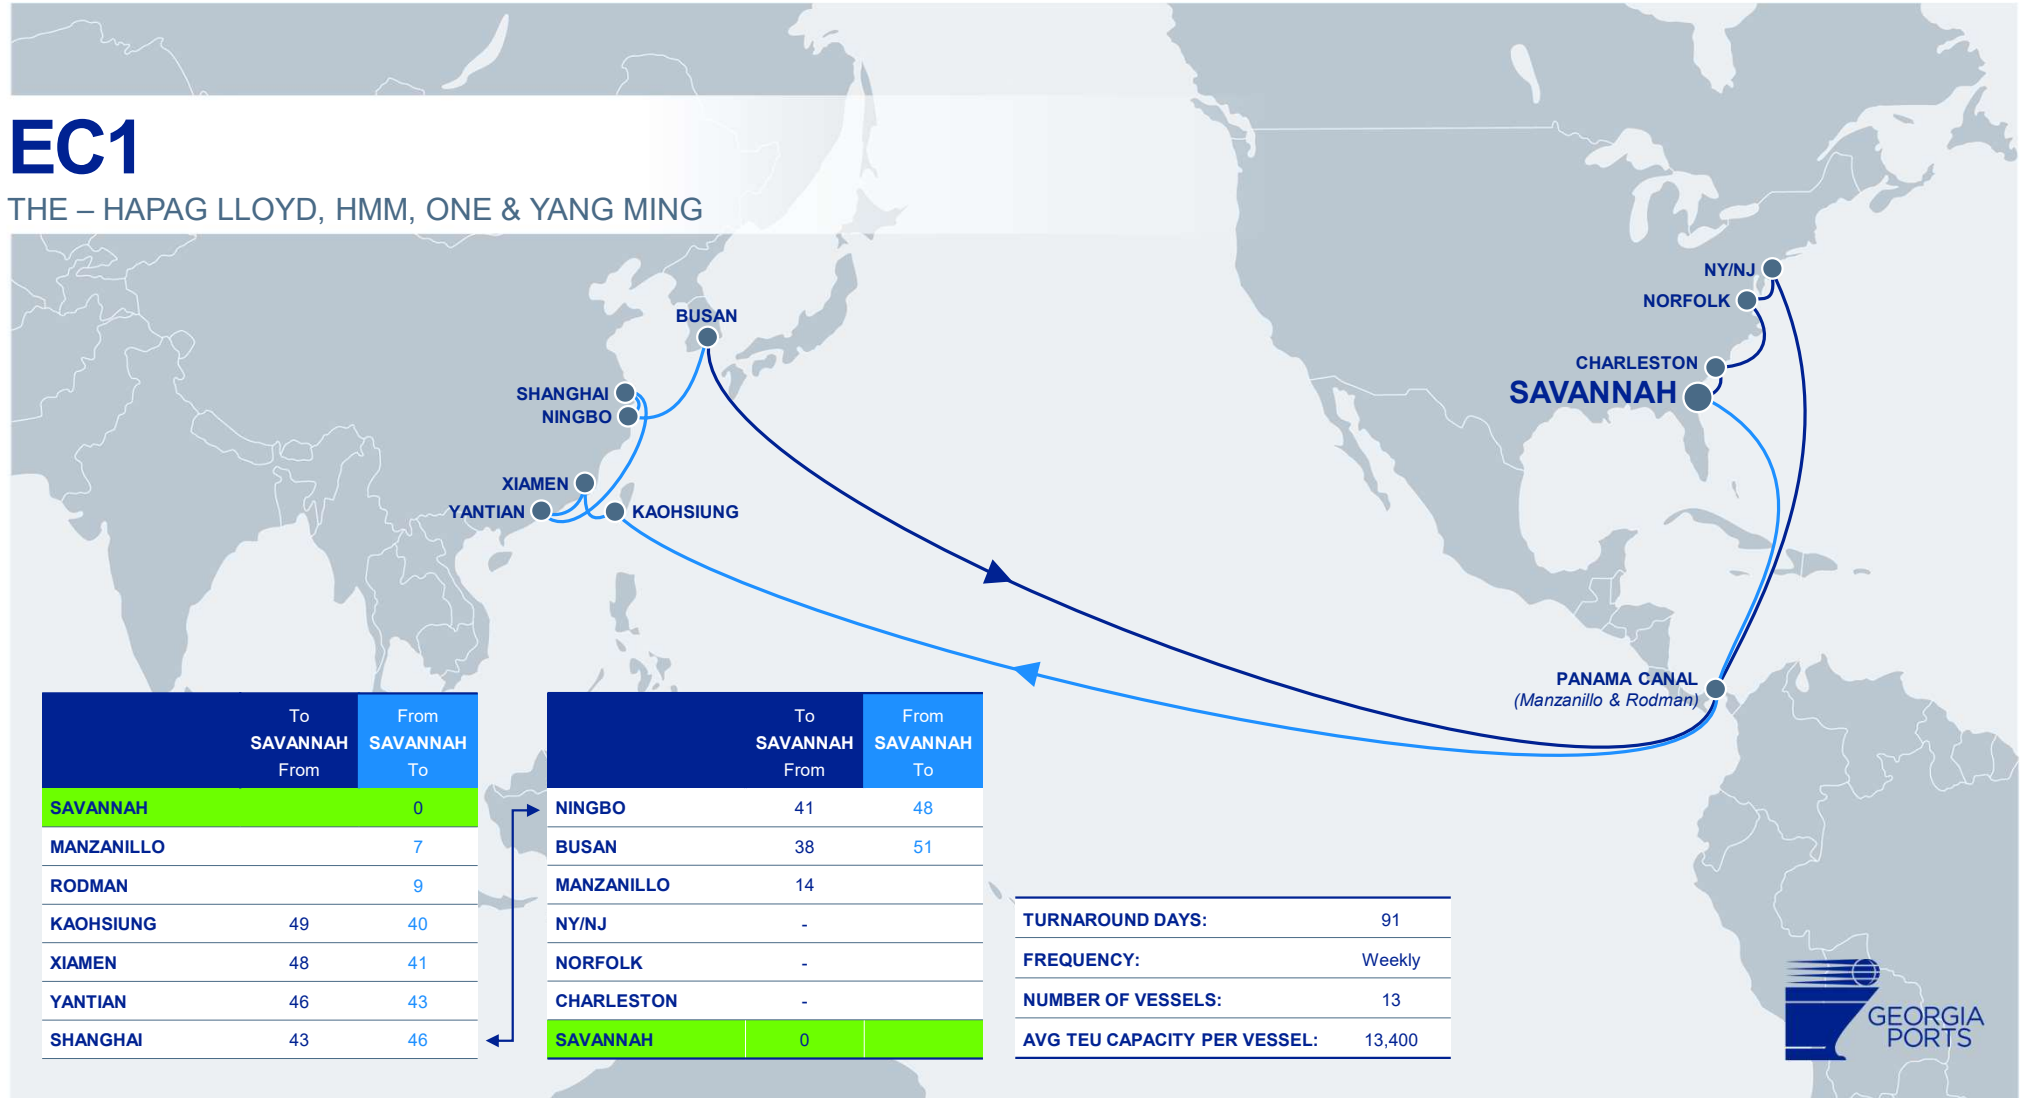

EC1

THE – HAPAG LLOYD, HMM, ONE & YANG MING

	To SAVANNAH From	From SAVANNAH To
SAVANNAH		0
MANZANILLO		7
RODMAN		9
KAOHSIUNG	49	40
XIAMEN	48	41
YANTIAN	46	43
SHANGHAI	43	46

	To SAVANNAH From	From SAVANNAH To
NINGBO	41	48
BUSAN	38	51
MANZANILLO	14	
NY/NJ	-	
NORFOLK	-	
CHARLESTON	-	
SAVANNAH	0	

TURNAROUND DAYS:	91
FREQUENCY:	Weekly
NUMBER OF VESSELS:	13
AVG TEU CAPACITY PER VESSEL:	13,400