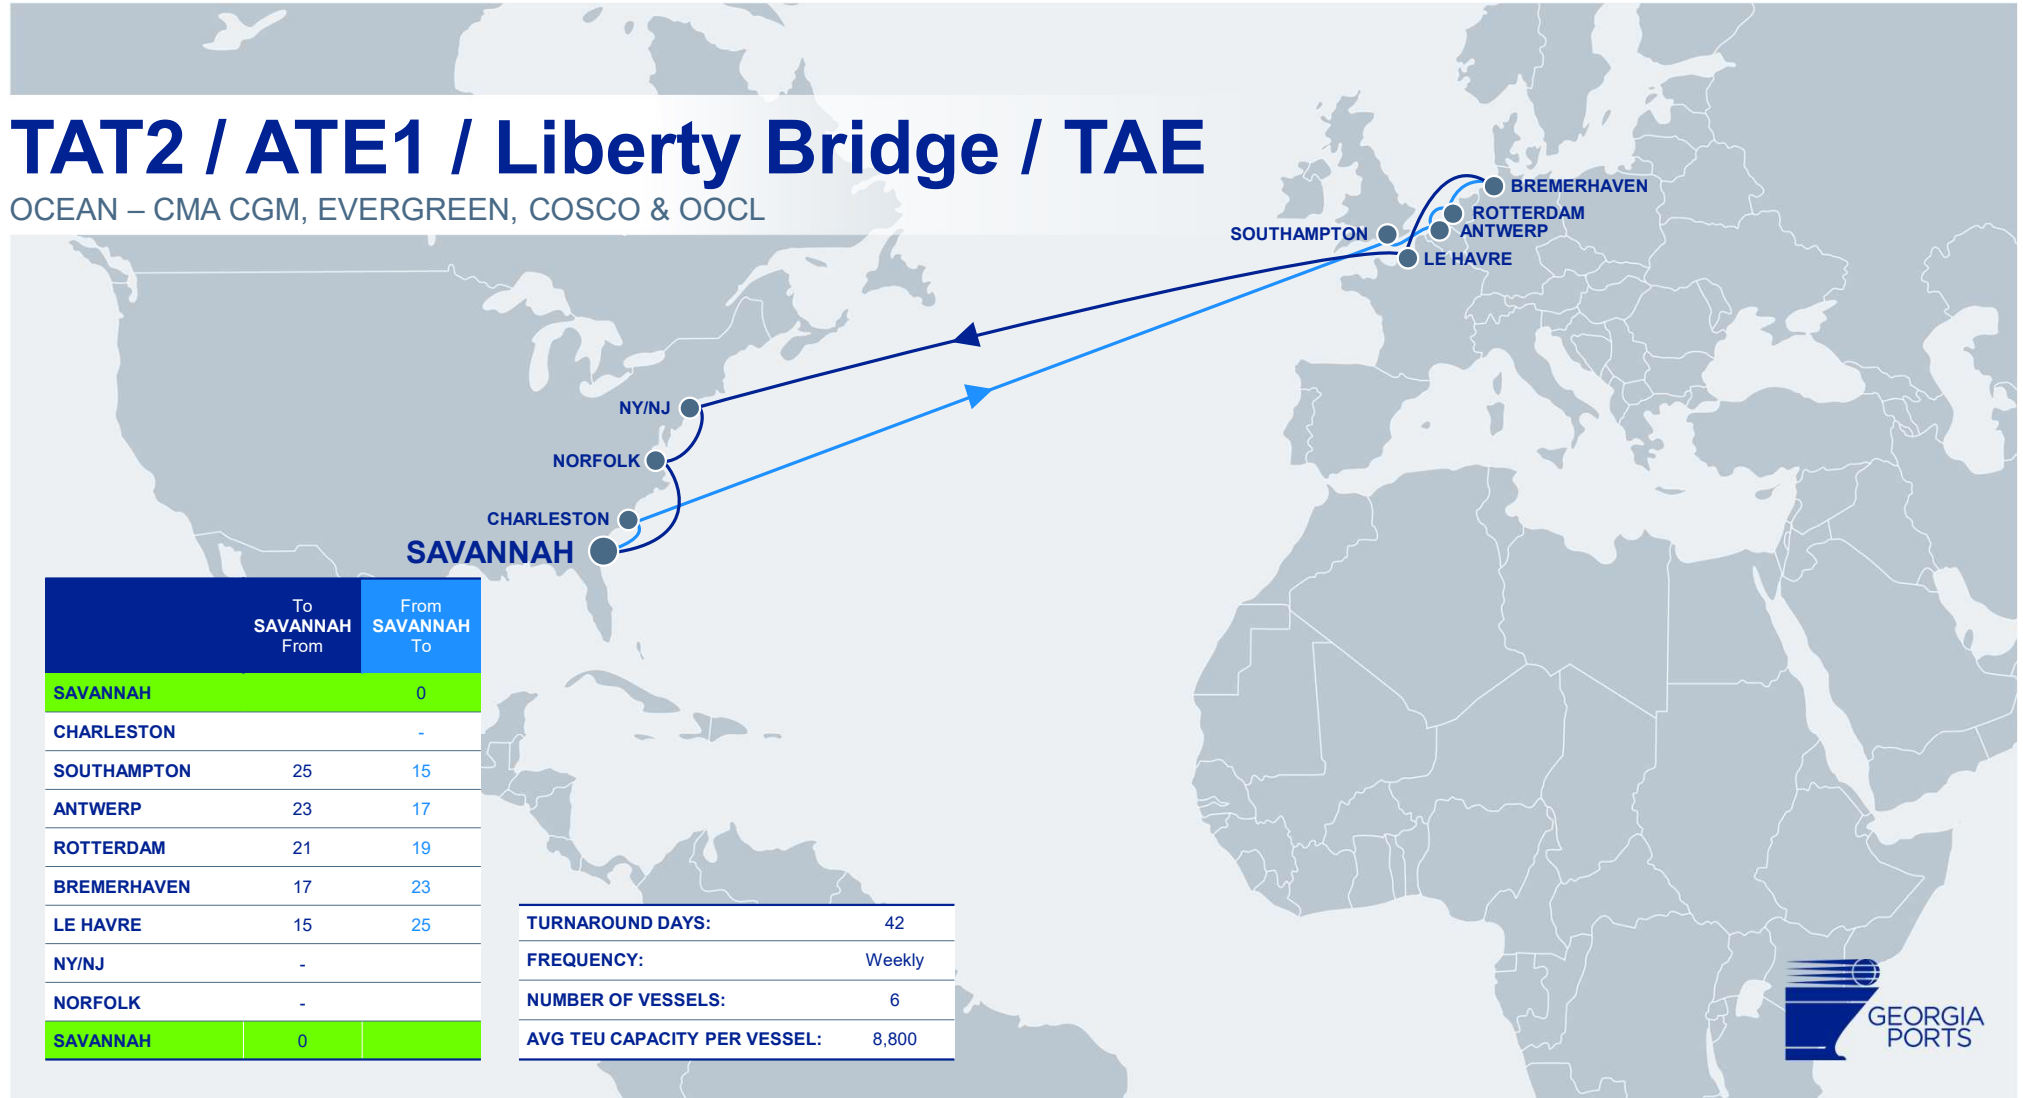

TURNAROUND DAYS:	98
FREQUENCY:	Weekly
NUMBER OF VESSELS:	14
AVG TEU CAPACITY PER VESSEL:	8,800

AL3

THE – HAPAG LLOYD, ONE & YANG MING

	To SAVANNAH From	From SAVANNAH To
SAVANNAH		0
NORFOLK		-
ANTWERP	19	13
HAMBURG	16	16
LONDON	14	19
CHARLESTON	-	
SAVANNAH	0	

TURNAROUND DAYS:	35
FREQUENCY:	Weekly
NUMBER OF VESSELS:	5
AVG TEU CAPACITY PER VESSEL:	6,900

TAT2 / ATE1 / Liberty Bridge / TAE

OCEAN – CMA CGM, EVERGREEN, COSCO & OOCL

	To SAVANNAH From	From SAVANNAH To
SAVANNAH		0
CHARLESTON		-
SOUTHAMPTON	25	15
ANTWERP	23	17
ROTTERDAM	21	19
BREMERHAVEN	17	23
LE HAVRE	15	25
NY/NJ	-	
NORFOLK	-	
SAVANNAH	0	