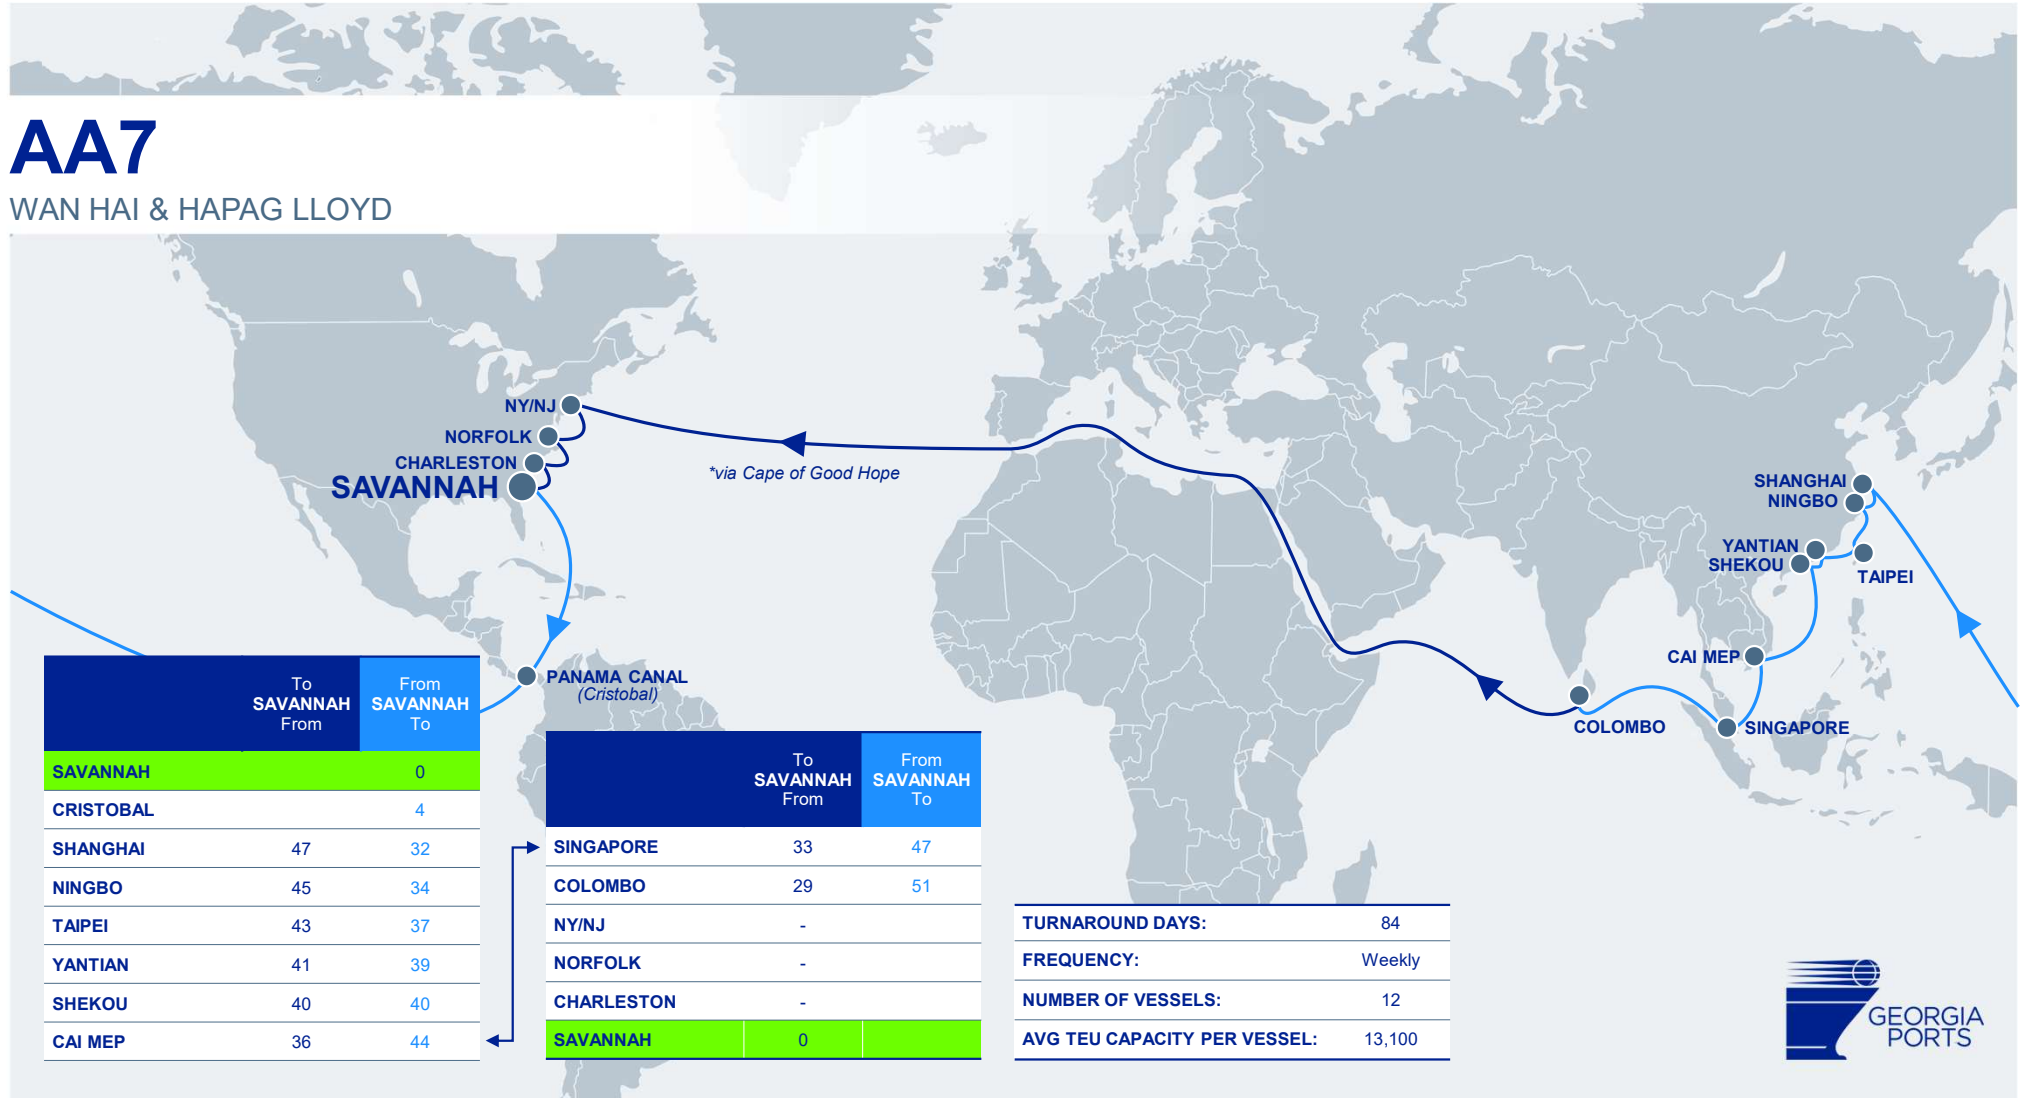

ZCP / TP10 / Amberjack

ZIM, 2M – MAERSK & MSC

	To SAVANNAH From	From SAVANNAH To
SAVANNAH		0
NORFOLK		-
KINGSTON		8
BUSAN		41
QINGDAO	37	44
NINGBO	34	47
SHANGHAI	32	49
BUSAN	29	
KINGSTON	5	
CHARLESTON	-	
SAVANNAH	0	

TURNAROUND DAYS:	84
FREQUENCY:	Weekly
NUMBER OF VESSELS:	12
AVG TEU CAPACITY PER VESSEL:	14,500

TP16 / Emerald / ZSA

ZIM, 2M – MAERSK & MSC

AA7

WAN HAI & HAPAG LLOYD

	To SAVANNAH From	From SAVANNAH To
SAVANNAH		0
CRISTOBAL		4
SHANGHAI	47	32
NINGBO	45	34
TAIPEI	43	37
YANTIAN	41	39
SHEKOU	40	40
CAI MEP	36	44

	To SAVANNAH From	From SAVANNAH To
SINGAPORE	33	47
COLOMBO	29	51
NY/NJ	-	
NORFOLK	-	
CHARLESTON	-	
SAVANNAH	0	

TURNAROUND DAYS:	84
FREQUENCY:	Weekly
NUMBER OF VESSELS:	12
AVG TEU CAPACITY PER VESSEL:	13,100