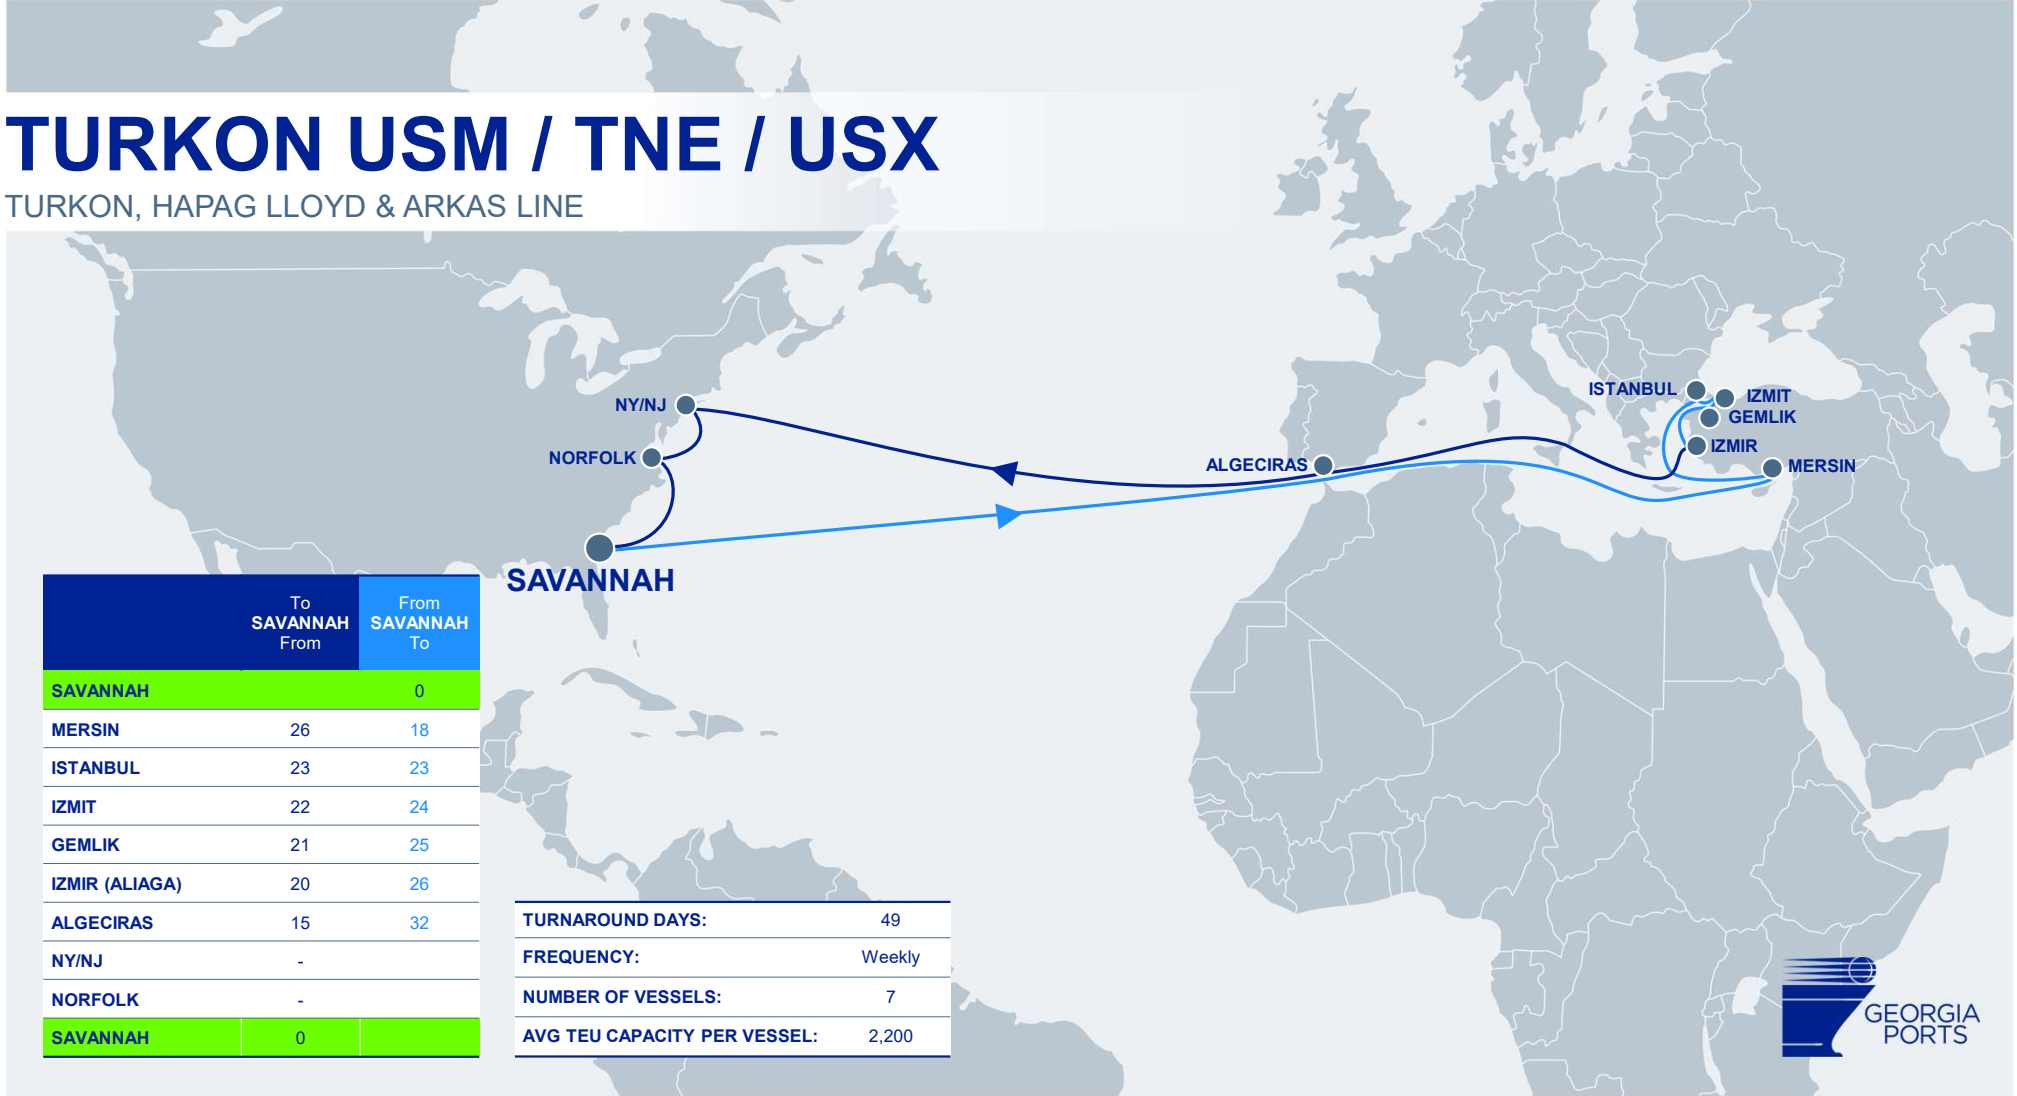

	To SAVANNAH From	From SAVANNAH To
SAVANNAH		0
CHARLESTON		-
TANGER MED	34	12
VALENCIA	32	14
GIOIA TAURO	28	18
NAPLES	25	20
LIVORNO	22	23
GENOA	20	25

	To SAVANNAH From	From SAVANNAH To
ALGECIRAS	16	30
SINES	14	
NY/NJ	-	
NORFOLK	-	
BALTIMORE	-	
SAVANNAH	0	

	To SAVANNAH From	From SAVANNAH To
GENOA	19	34
BARCELONA	18	
VALENCIA	16	
HALIFAX	-	
NY/NJ	-	
NORFOLK	-	
SAVANNAH	0	

TURNAROUND DAYS:	56
FREQUENCY:	Weekly
NUMBER OF VESSELS:	8
AVG TEU CAPACITY PER VESSEL:	4,200

EMA / TUX

COSCO, ONE, CMA CGM & OOCL

	To SAVANNAH From	From SAVANNAH To
SAVANNAH		0
ALGECIRAS		16
ISKENDERUN	25	23
IZMIR (ALIAGA)	23	25
ISTANBUL	22	26
PIRAEUS	20	28
VADO LIGURE	17	31
LA SPEZIA	16	32
ALGECIRAS	12	
NY/NJ	-	
NORFOLK	-	
SAVANNAH	0	

TURNAROUND DAYS:	49
FREQUENCY:	Weekly
NUMBER OF VESSELS:	7
AVG TEU CAPACITY PER VESSEL:	4,400

TURKON USM / TNE / USX

TURKON, HAPAG LLOYD & ARKAS LINE

TEX / ZCT

HAPAG LLOYD & ZIM

	To SAVANNAH From	From SAVANNAH To
SAVANNAH		0
DAMIETTA	31	16
MERSIN	28	19
IZMIT	25	22
IZMIR (ALIAGA)	23	24
SALERNO	19	28
TANGER MED	15	32
LISBON	13	34
NY/NJ	-	
NORFOLK	-	
SAVANNAH	0	