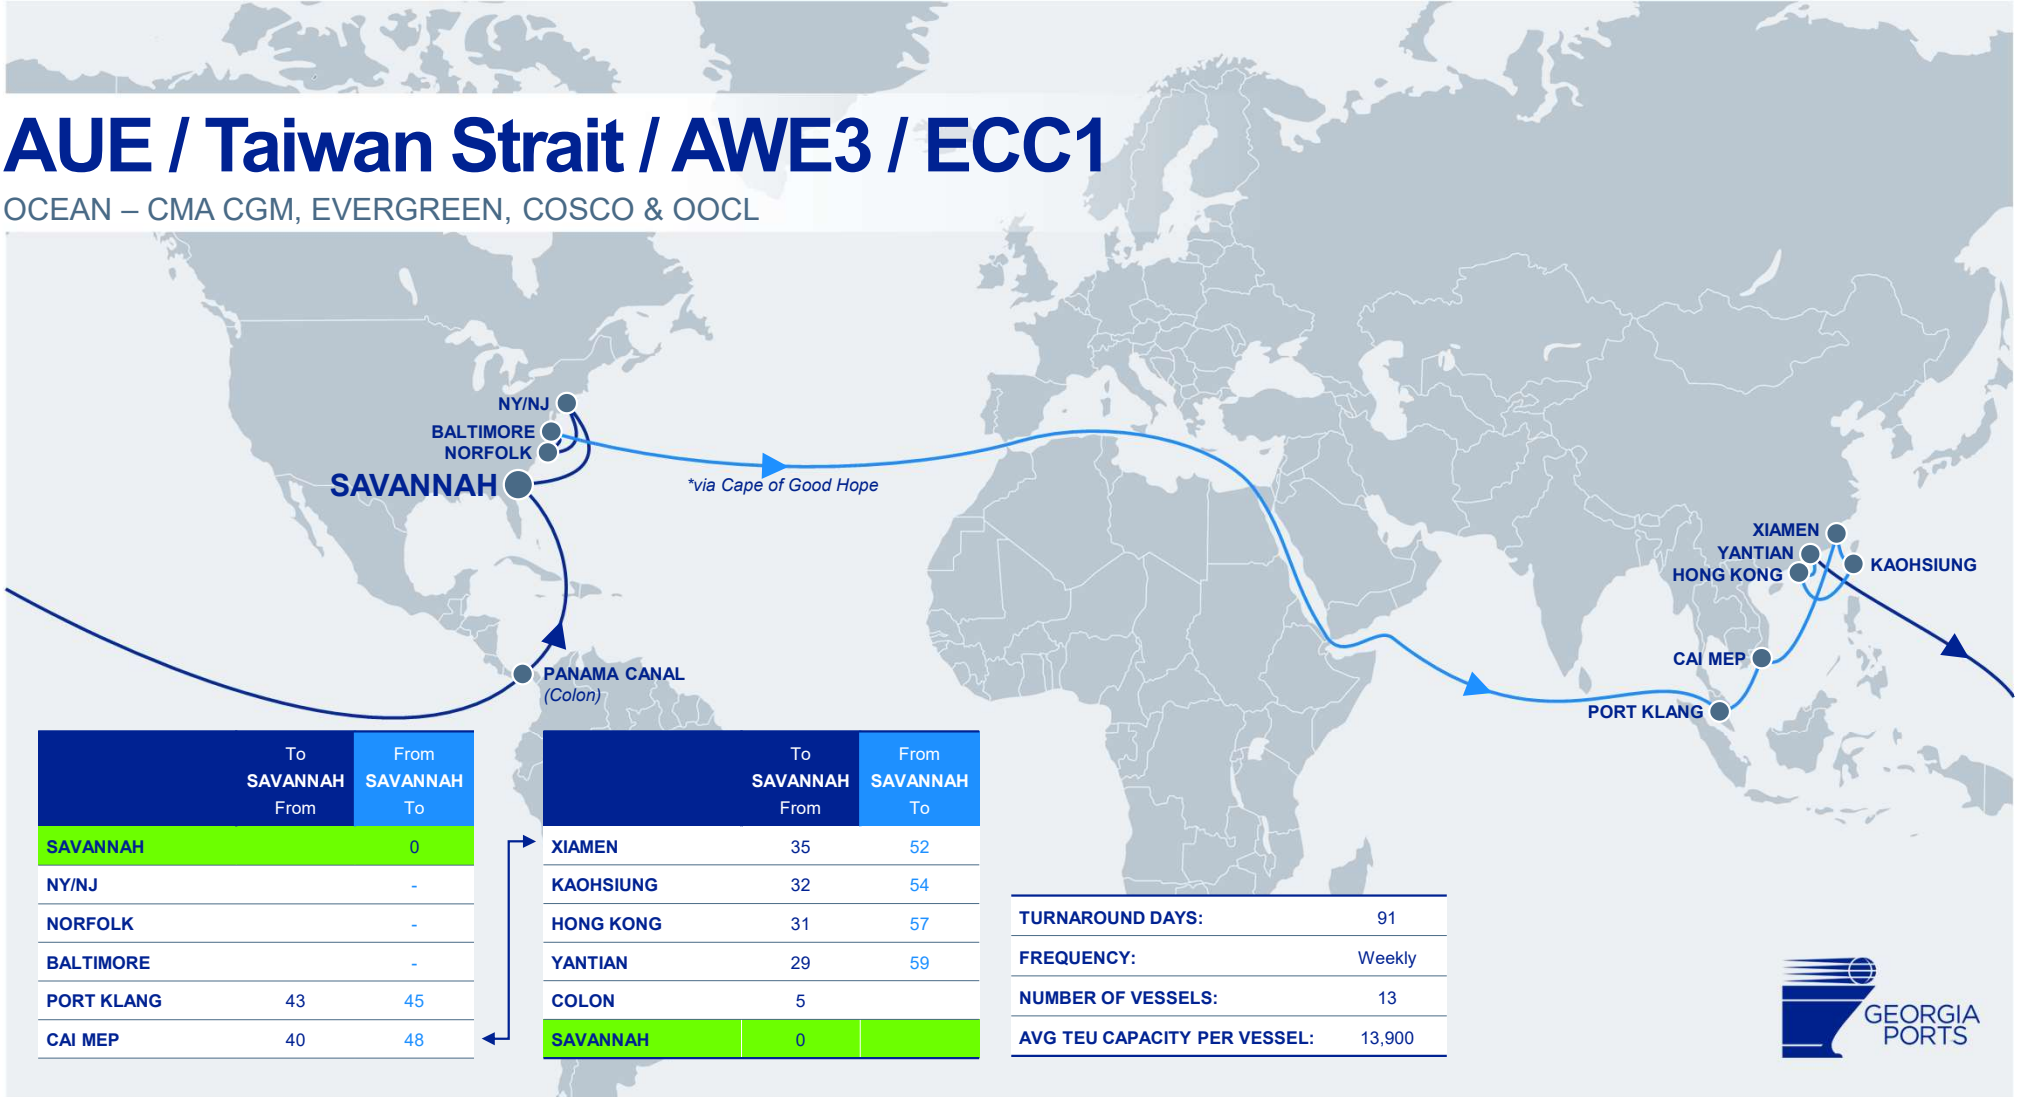

AUE / Taiwan Strait / AWE3 / ECC1

OCEAN – CMA CGM, EVERGREEN, COSCO & OOCL

	To SAVANNAH From	From SAVANNAH To
SAVANNAH		0
NY/NJ		-
NORFOLK		-
BALTIMORE		-
PORT KLANG	43	45
CAI MEP	40	48

	To SAVANNAH From	From SAVANNAH To
XIAMEN	35	52
KAOHSIUNG	32	54
HONG KONG	31	57
YANTIAN	29	59
COLON	5	
SAVANNAH	0	

TURNAROUND DAYS:	91
FREQUENCY:	Weekly
NUMBER OF VESSELS:	13
AVG TEU CAPACITY PER VESSEL:	13,900